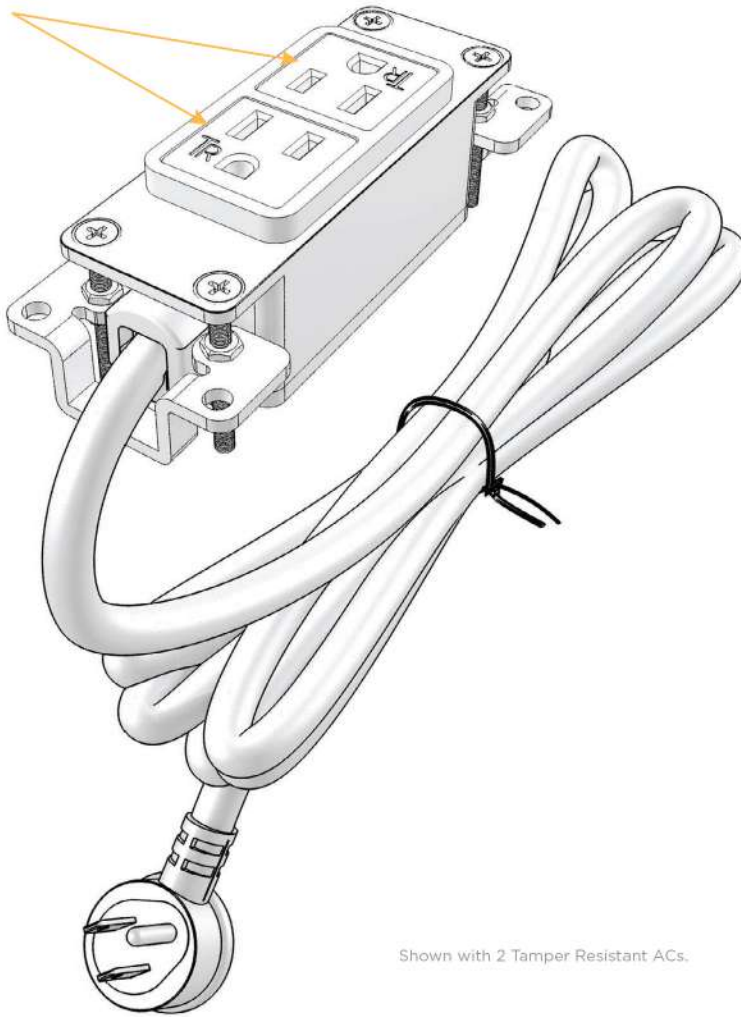

Plug:

- Low Profile Flat 45° Angle 120 VAC Plug
- Standard Straight 120 VAC Plug

- CLEAN, COMPACT DESIGN
- STREAMLINED
- LOW PROFILE
- SIDE-EXITING CORDS
- PLUG & PLAY
- 3.2A HIGH SPEED USB CHARGING FOR ALL DEVICES
- 6' AC CORD & PLUG (FLAT PLUG STANDARD)
- CUSTOMIZABLE CONFIGURATIONS AND FINISHES
- UL LISTED FOR MOUNTING IN FURNITURE
- 15A

Shown in Antiqued Architectural Bronze (ABS) Bezel, featuring 2 Tamper Resistant ACs.

M-POWER-2T

AC POWER & DATA CONNECTIVITY SOLUTION

M-POWER-2T-AA-BZ5AAB

Mormax Company, Inc. 914-699-0101
 8 Westchester Plaza sales@mormax.com
 Elmsford, NY 10523 mormax.com

Specs:

Modules/Ports:

- A Tamper Resistant AC Receptacle

A

Shown with 2 Tamper Resistant ACs.

TOP