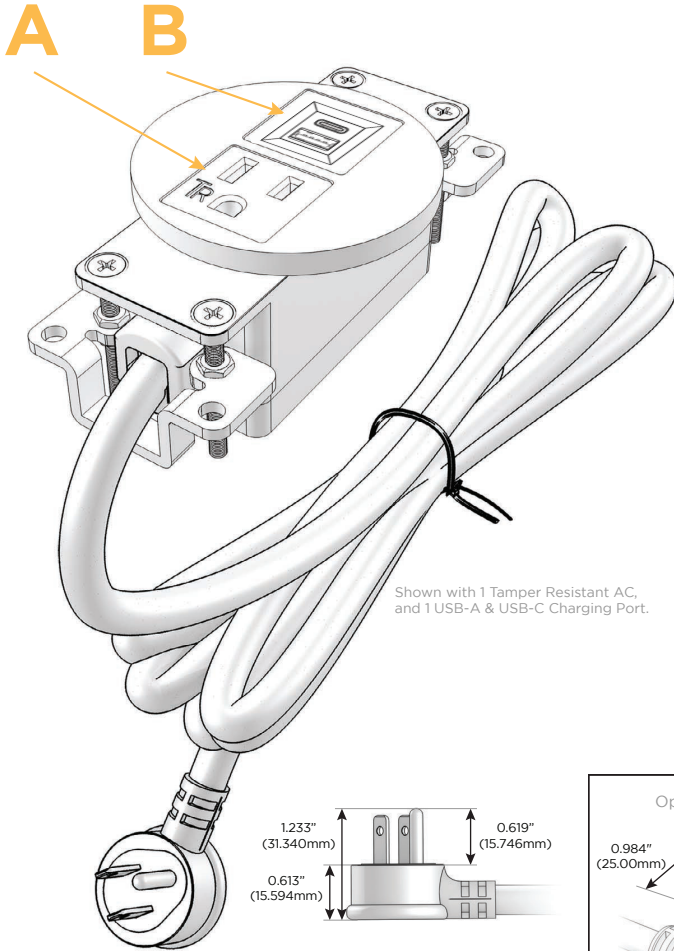

Bezel Finish:
Custom Finishes Available

BLACK POWDER COATED (STEEL)
M-POWER-2T-AB-BRNDB

Features:

Module/Port Options:

- A** Tamper Resistant AC Receptacle
- B** USB-A & USB-C
- U** Double USB-A (Fast Charging Ports - Rated for 3.2A)
- H** HDMI
- 6** CAT 6
- 12** RJ 12
- X** Switched AC
- Y** 3-Way Switch
- C** USB-C (27W High Speed Charging Port)
- Z** USB-C (18W High Speed Charging Port)
- R** Switched AC (Rocker Switch)
- D** Dimmer Switch

Plug:

- Supplied with Low Profile Flat 45° Angle 120 VAC Plug
- Optional Standard Straight 120 VAC Plug
- Optional Straight 120 VAC Pass-through Plug

Shown in Black Powder Coated (Steel) Round Bezel, featuring 1 Tamper Resistant AC, and 1 USB-A & USB-C Charging Port.

- **CLEAN, COMPACT DESIGN**
- **STREAMLINED**
- **LOW PROFILE**
- **SIDE-EXITING CORDS**
- **PLUG & PLAY**
- **3.0A USB-A / 15W USB-C HIGH SPEED CHARGING FOR ALL DEVICES**
- **6' AC CORD & PLUG (FLAT PLUG STANDARD)**
- **CUSTOMIZABLE CONFIGURATIONS AND FINISHES**
- **UL LISTED FOR MOUNTING IN FURNITURE**
- **15A**

M-POWER-2T

AC POWER & DATA CONNECTIVITY SOLUTION
2T-AB-DRNDB

Specs:

Modules/Ports:

- A** Tamper Resistant AC Receptacle
- B** USB-A & USB-C

Shown with 1 Tamper Resistant AC, and 1 USB-A & USB-C Charging Port.