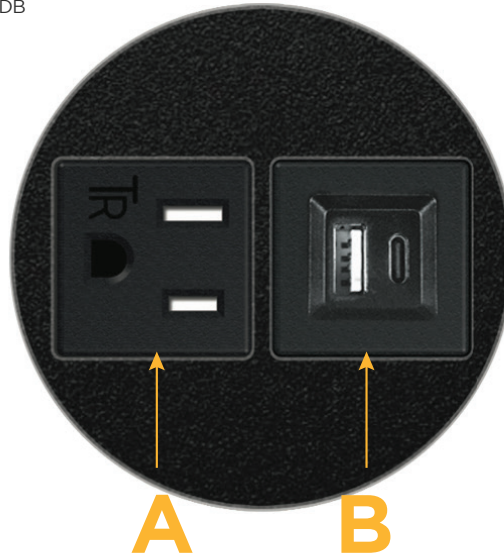

Bezel Finish:
Custom Finishes Available

BLACK POWDER COATED (STEEL)
M-POWER-2T-AB-BRNDB

Features:

Module/Port Options:

- A** Tamper Resistant AC Receptacle
- B** USB-A & USB-C
- U** Double USB-A (Fast Charging Ports - Rated for 3.2A)
- H** HDMI
- 6** CAT 6
- 12** RJ 12
- X** Switched AC
- Y** 3-Way Switch
- C** USB-C (27W High Speed Charging Port)
- Z** USB-C (18W High Speed Charging Port)
- R** Switched AC (Rocker Switch)
- D** Dimmer Switch

Plug:

- Supplied with Low Profile Flat 45° Angle 120 VAC Plug
- Optional Standard Straight 120 VAC Plug
- Optional Straight 120 VAC Pass-through Plug

Shown in Black Powder Coated (Steel) Round Bezel, featuring 1 Tamper Resistant AC, and 1 USB-A & USB-C Charging Port.

- **CLEAN, COMPACT DESIGN**
- **STREAMLINED**
- **LOW PROFILE**
- **SIDE-EXITING CORDS**
- **PLUG & PLAY**
- **3.0A USB-A / 15W USB-C HIGH SPEED CHARGING FOR ALL DEVICES**
- **6' AC CORD & PLUG (FLAT PLUG STANDARD)**
- **CUSTOMIZABLE CONFIGURATIONS AND FINISHES**
- **UL LISTED FOR MOUNTING IN FURNITURE**
- **15A**

M-POWER-2T

AC POWER & DATA CONNECTIVITY SOLUTION
2T-AB-DRNDB

Specs:

Modules/Ports:

- A** Tamper Resistant AC Receptacle
- B** USB-A & USB-C

Shown with 1 Tamper Resistant AC, and 1 USB-A & USB-C Charging Port.