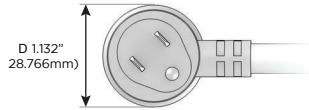

M-POWER-2T

AC POWER & DATA CONNECTIVITY SOLUTION
2T-AB-DRNDB

Specs:

Modules/Ports:

- A** Tamper Resistant AC Receptacle
- B** USB-A & USB-C

Shown with 1 Tamper Resistant AC, and 1 USB-A & USB-C Charging Port.