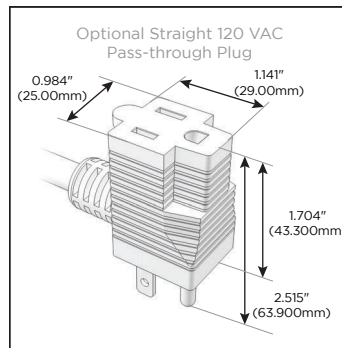

- **CLEAN, COMPACT DESIGN**
- **STREAMLINED**
- **LOW PROFILE**
- **SIDE-EXITING CORDS**
- **PLUG & PLAY**
- **3.0A USB-A / 15W USB-C HIGH SPEED CHARGING FOR ALL DEVICES**
- **6' AC CORD & PLUG (FLAT PLUG STANDARD)**
- **CUSTOMIZABLE CONFIGURATIONS AND FINISHES**
- **UL LISTED FOR MOUNTING IN FURNITURE**
- **15A**

M-POWER-2T

AC POWER & DATA CONNECTIVITY SOLUTION
2T-AB-DRNDB

Specs:

Modules/Ports:

- A** Tamper Resistant AC Receptacle
- B** USB-A & USB-C

Shown with 1 Tamper Resistant AC, and 1 USB-A & USB-C Charging Port.