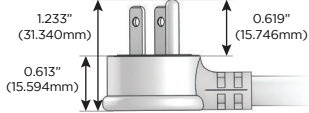

M-POWER-2T

AC POWER & DATA CONNECTIVITY SOLUTION
2T-AB-DRNDB

Specs:

Modules/Ports:

- A** Tamper Resistant AC Receptacle
- B** USB-A & USB-C

Shown with 1 Tamper Resistant AC, and 1 USB-A & USB-C Charging Port.