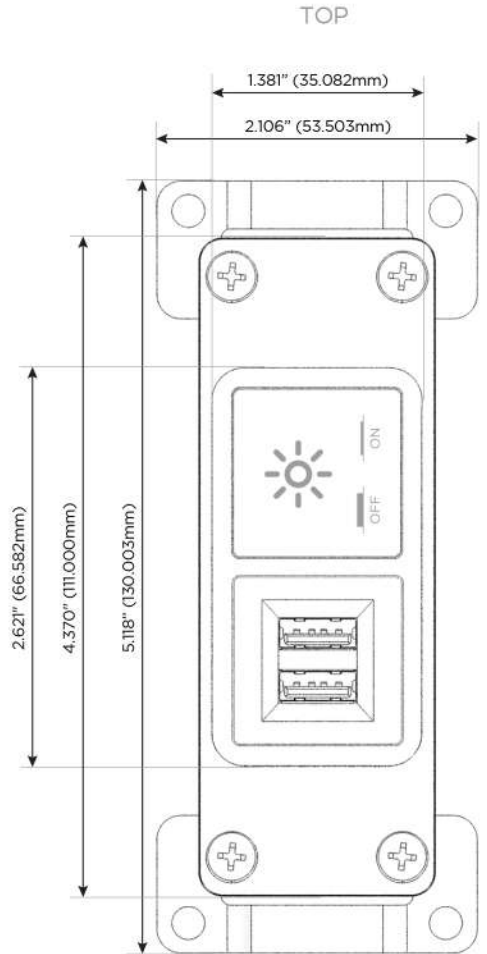

##### Module/Port Options:

- A** Tamper Resistant AC Receptacle
- B** Double USB (Fast Charging Ports - Rated for 3.2A)
- C** HDMI
- D** CAT 6
- E** 3.5mm Mini Stereo Jack
- F** Single USB (Fast Charging Port - Rated for 3.2A)
- G** RJ 12
- H** Switched AC
- I** Wireless AC

## AC POWER & DATA CONNECTIVITY SOLUTION

M-POWER-2T-UX-BAB

Mormax Company, Inc. 914-699-0101  
 8 Westchester Plaza sales@mormax.com  
 Elmsford, NY 10523 mormax.com

Specs:

**Modules/Ports:**

- A** Double USB (Fast Charging Ports - Rated for 3.2A)
- B** Switched AC

Shown with 1 Double USB Charging Port, and 1 Switched AC.