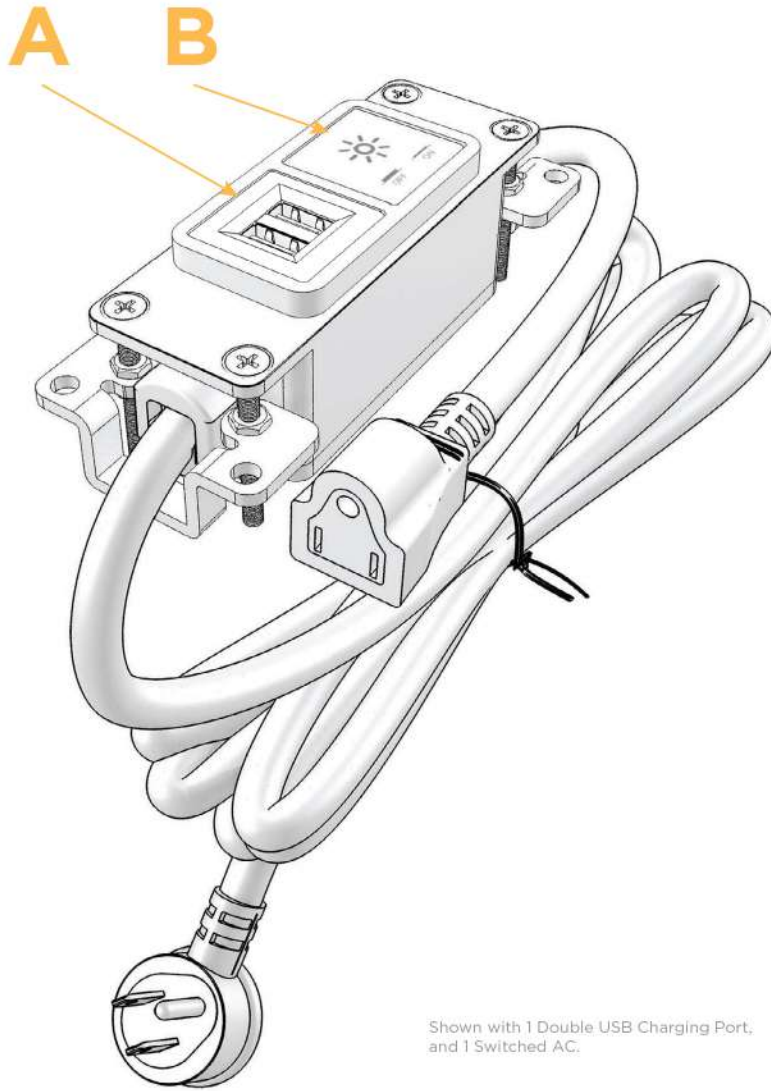

##### Module/Port Options:

- A** Tamper Resistant AC Receptacle
- B** Double USB (Fast Charging Ports - Rated for 3.2A)
- C** HDMI
- D** CAT 6
- E** 3.5mm Mini Stereo Jack
- F** Single USB (Fast Charging Port - Rated for 3.2A)
- G** RJ 12
- H** Switched AC
- I** Wireless AC

##### Plug:

- Low Profile Flat 45° Angle 120 VAC Plug
- Standard Straight 120 VAC Plug

- CLEAN, COMPACT DESIGN
- STREAMLINED
- LOW PROFILE
- SIDE-EXITING CORDS
- PLUG & PLAY
- 3.2A HIGH SPEED USB CHARGING FOR ALL DEVICES
- 6' AC CORD & PLUG (FLAT PLUG STANDARD)
- CUSTOMIZABLE CONFIGURATIONS AND FINISHES
- UL LISTED FOR MOUNTING IN FURNITURE
- 15A

## AC POWER & DATA CONNECTIVITY SOLUTION

M-POWER-2T-UX-BAB

Mormax Company, Inc. 914-699-0101  
 8 Westchester Plaza sales@mormax.com  
 Elmsford, NY 10523 mormax.com

Specs:

**Modules/Ports:**

- A** Double USB (Fast Charging Ports - Rated for 3.2A)
- B** Switched AC

Shown with 1 Double USB Charging Port, and 1 Switched AC.