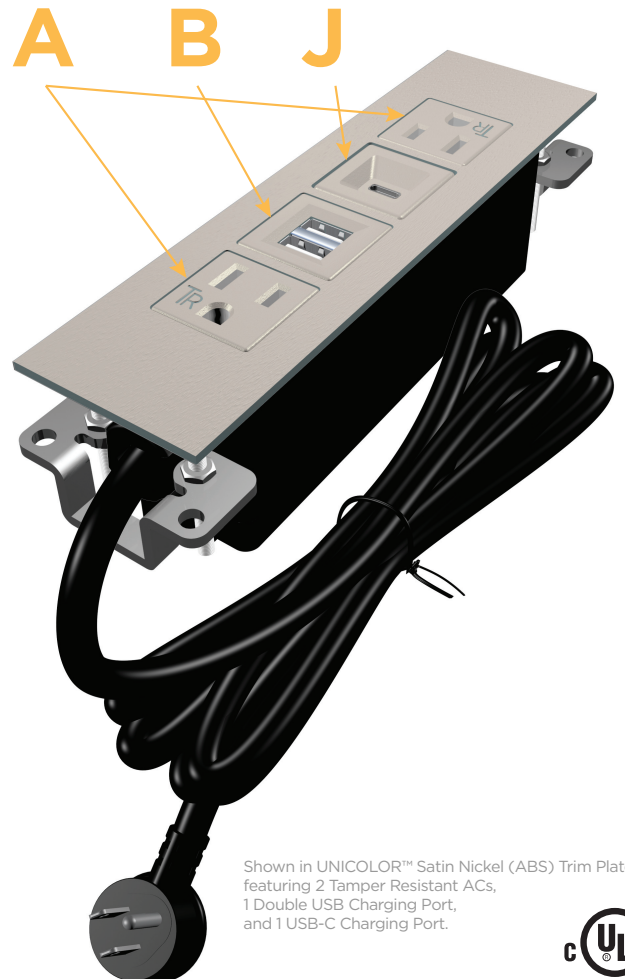

##### Module/Port Options:

- A** Tamper Resistant AC Receptacle
- B** Double USB (Fast Charging Ports - Rated for 3.2A)
- C** HDMI
- D** CAT 6
- E** 3.5mm Mini Stereo Jack
- F** Single USB (Fast Charging Port - Rated for 3.2A)
- G** RJ 12
- H** Switched AC
- I** 3-Way Switch
- J** USB-C (27W High Speed Charging Port)
- K** USB-C (13W High Speed Charging Port)
- L** Switched AC (Rocker Switch)

##### Plug:

- Low Profile Flat 45° Angle 120 VAC Plug
- Standard Straight 120 VAC Plug

- **CLEAN, COMPACT DESIGN**
- **STREAMLINED**
- **LOW PROFILE**
- **SIDE-EXITING CORDS**
- **PLUG & PLAY**
- **3.2A HIGH SPEED USB CHARGING FOR ALL DEVICES**
- **6' AC CORD & PLUG (FLAT PLUG STANDARD)**
- **CUSTOMIZABLE CONFIGURATIONS AND FINISHES**
- **UL LISTED FOR MOUNTING IN FURNITURE**
- **15A**

Shown in UNICOLOR™ Satin Nickel (ABS) Trim Plate, featuring 2 Tamper Resistant ACs, 1 Double USB Charging Port, and 1 USB-C Charging Port.

### M-POWER-4TS-AUCA-SATP

Specs:

**Modules/Ports:**

- A** Tamper Resistant AC Receptacle
- B** Double USB (Fast Charging Ports - Rated for 3.2A)
- C** USB-C (27W High Speed Charging Port)

Shown with 2 Tamper Resistant ACs,  
 1 Double USB Charging Port,  
 and 1 USB-C Charging Port.