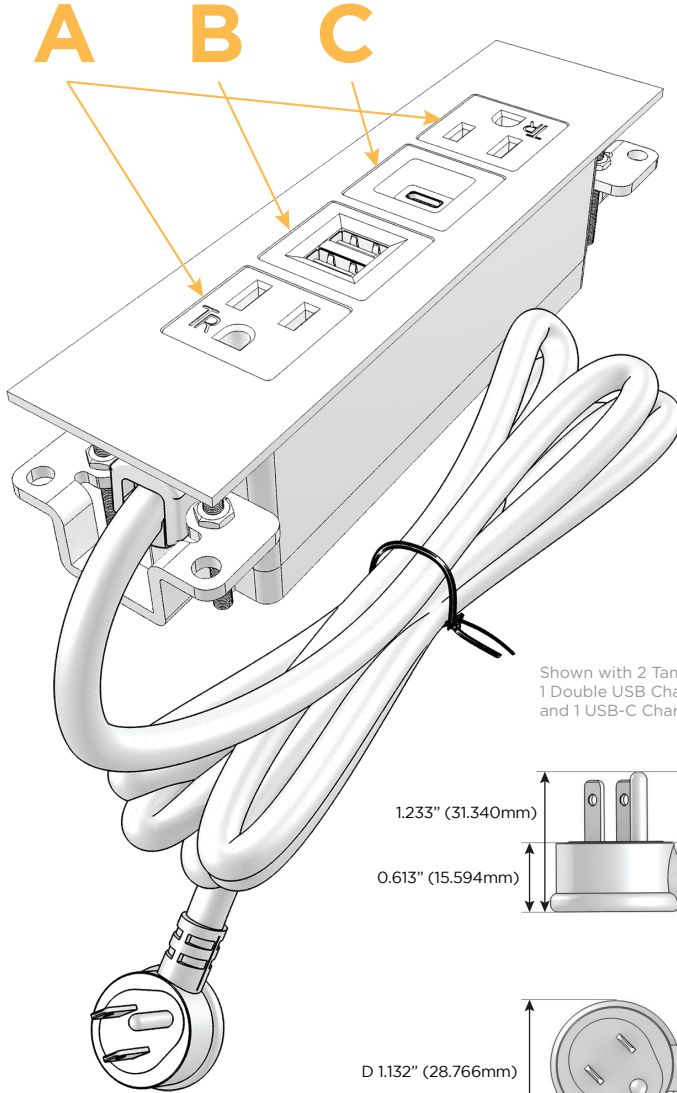

##### Module/Port Options:

- A** Tamper Resistant AC Receptacle
- B** Double USB (Fast Charging Ports - Rated for 3.2A)
- C** HDMI
- D** CAT 6
- E** 3.5mm Mini Stereo Jack
- F** Single USB (Fast Charging Port - Rated for 3.2A)
- G** RJ 12
- H** Switched AC
- I** 3-Way Switch
- J** USB-C (27W High Speed Charging Port)
- K** USB-C (13W High Speed Charging Port)
- L** Switched AC (Rocker Switch)

##### Plug:

- Low Profile Flat 45° Angle 120 VAC Plug
- Standard Straight 120 VAC Plug

- **CLEAN, COMPACT DESIGN**
- **STREAMLINED**
- **LOW PROFILE**
- **SIDE-EXITING CORDS**
- **PLUG & PLAY**
- **3.2A HIGH SPEED USB CHARGING FOR ALL DEVICES**
- **6' AC CORD & PLUG (FLAT PLUG STANDARD)**
- **CUSTOMIZABLE CONFIGURATIONS AND FINISHES**
- **UL LISTED FOR MOUNTING IN FURNITURE**
- **15A**

Shown in UNICOLOR™ Satin Nickel (ABS) Trim Plate, featuring 2 Tamper Resistant ACs, 1 Double USB Charging Port, and 1 USB-C Charging Port.

### M-POWER-4TS-AUCA-SATP

Specs:

**Modules/Ports:**

- A** Tamper Resistant AC Receptacle
- B** Double USB (Fast Charging Ports - Rated for 3.2A)
- C** USB-C (27W High Speed Charging Port)

Shown with 2 Tamper Resistant ACs,  
 1 Double USB Charging Port,  
 and 1 USB-C Charging Port.