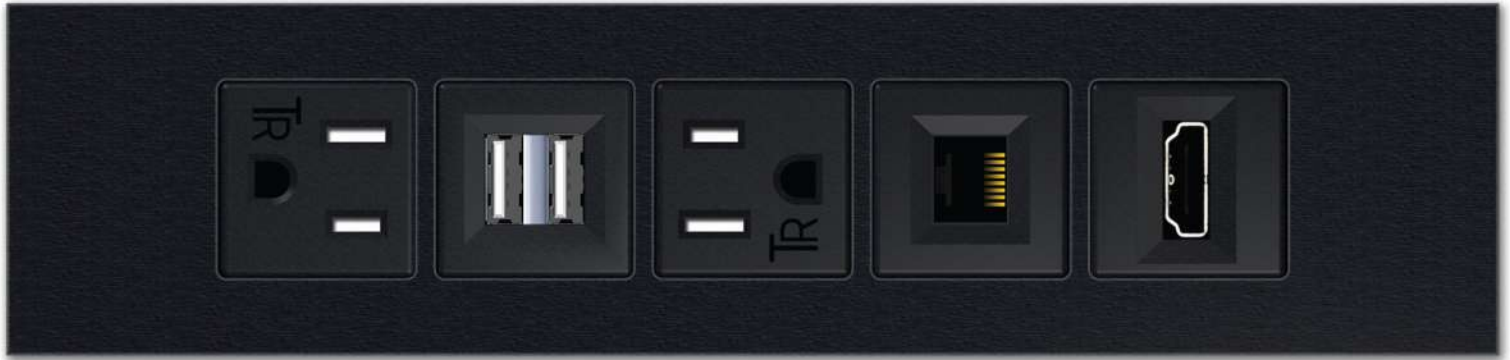

M-POWER-5T

AC POWER & DATA CONNECTIVITY SOLUTION

M-POWER-5T-AUA6H-BATP

Mormax Company, Inc. 914-699-0101
8 Westchester Plaza sales@mormax.com
Elmsford, NY 10523 mormax.com

Metro Light & Power's line of power & data solutions offers sophisticated design elements combined with greater ease of installation. Streamlined and low-profile, enhanced by side-exiting cords, our outlets advance the industry with their cutting-edge look and feel. We believe flexibility is key, and we provide a variety of mounting options, including the ability to mount in limited spaces. Our outlets are available in many finishes and configurations, in addition to a custom color and finish capability for our clients.

Trim Plate Finish: **BLACK (ABS)**
Custom Finishes Available M-POWER-5T-AUA6H-BATP

Features:

Module/Port Options:

- **A** Tamper Resistant AC Receptacle
- **B** Double USB (Fast Charging Ports - Rated for 3.2A)
- **C** HDMI
- **D** CAT 6
- **E** 3.5mm Mini Stereo Jack
- **F** Single USB (Fast Charging Port - Rated for 3.2A)
- **G** RJ 12
- **H** Switched AC
- **I** 3-Way Switch
- **J** USB C (High Speed Charging Port)
- **K** Switched AC (Rocker Switch)

Plug:

- Low Profile Flat 45° Angle 120 VAC Plug
- Standard Straight 120 VAC Plug

- CLEAN, COMPACT DESIGN
- STREAMLINED
- LOW PROFILE
- SIDE-EXITING CORDS
- PLUG & PLAY
- 3.2A HIGH SPEED USB CHARGING FOR ALL DEVICES
- 6' AC CORD & PLUG (FLAT PLUG STANDARD)
- CUSTOMIZABLE CONFIGURATIONS AND FINISHES
- UL LISTED FOR MOUNTING IN FURNITURE
- 15A