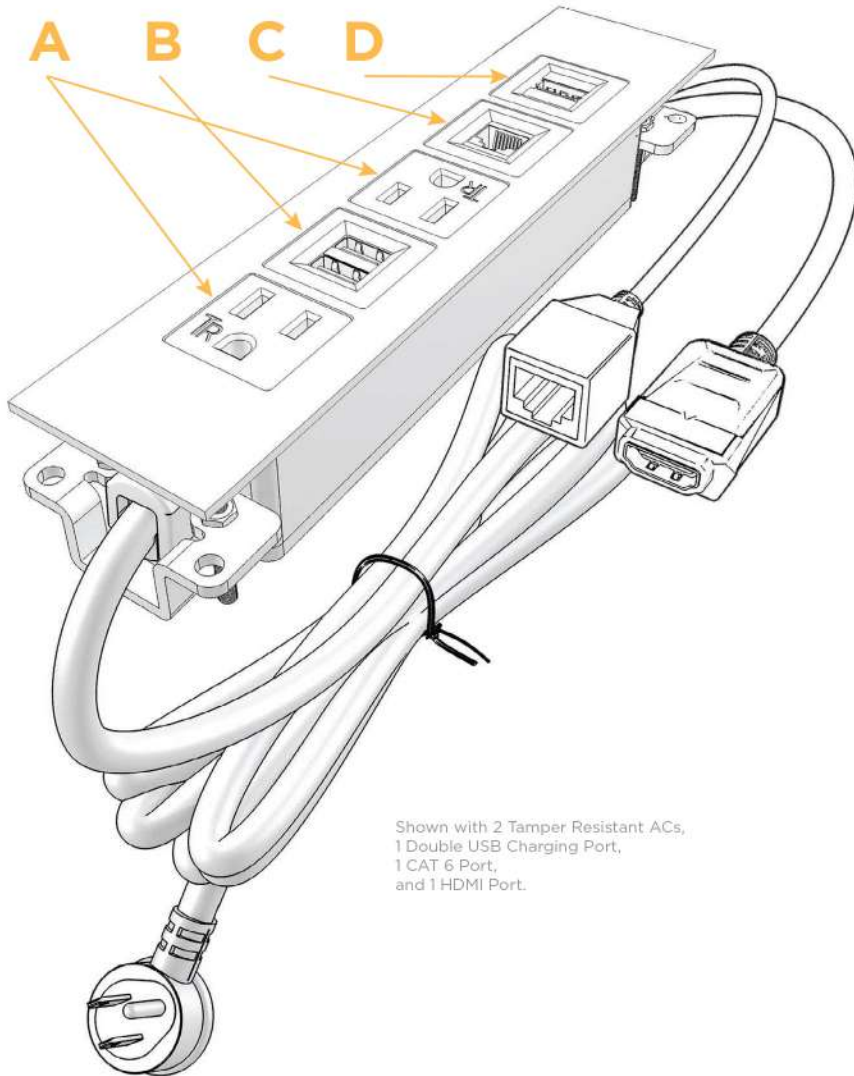

##### Plug:

- Low Profile Flat 45° Angle 120 VAC Plug
- Standard Straight 120 VAC Plug

- CLEAN, COMPACT DESIGN
- STREAMLINED
- LOW PROFILE
- SIDE-EXITING CORDS
- PLUG & PLAY
- 3.2A HIGH SPEED USB CHARGING FOR ALL DEVICES
- 6' AC CORD & PLUG (FLAT PLUG STANDARD)
- CUSTOMIZABLE CONFIGURATIONS AND FINISHES
- UL LISTED FOR MOUNTING IN FURNITURE
- 15A

Shown in Black (ABS) Trim Plate, featuring 2 Tamper Resistant ACs, 1 Double USB Charging Port, 1 CAT 6 Port, and 1 HDMI Port.

### M-POWER-5T-AUA6H-BATP

Mormax Company, Inc. 914-699-0101  
 8 Westchester Plaza sales@mormax.com  
 Elmsford, NY 10523 mormax.com

Specs:

**Modules/Ports:**

- A** Tamper Resistant AC Receptacle
- B** Double USB (Fast Charging Ports - Rated for 3.2A)
- C** CAT 6
- D** HDMI

Shown with 2 Tamper Resistant ACs,  
 1 Double USB Charging Port,  
 1 CAT 6 Port,  
 and 1 HDMI Port.