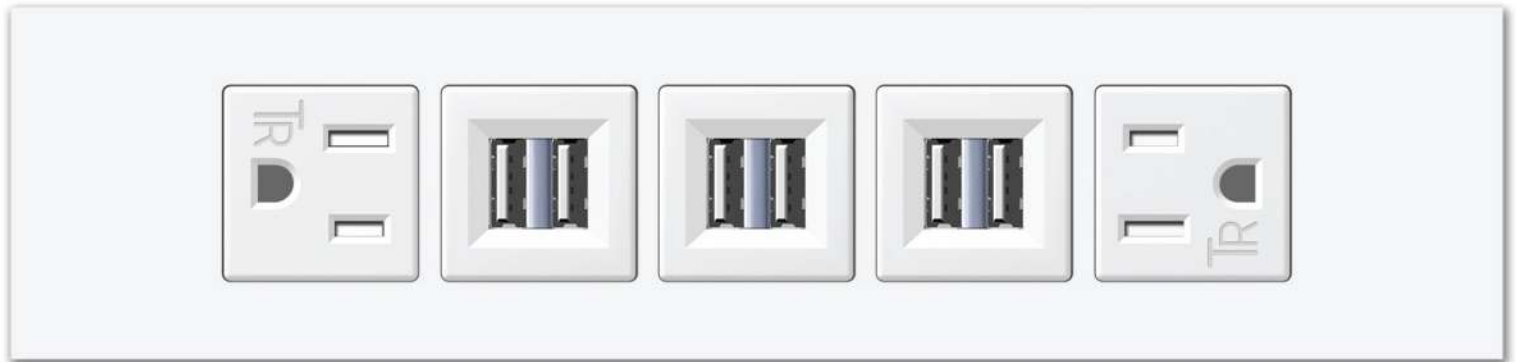

Trim Plate Finish: **WHITE (ABS)**
Custom Finishes Available M-POWER-5TW-AUUUA-WATP

Features:

Module/Port Options:

- A** Tamper Resistant AC Receptacle
- B** Double USB (Fast Charging Ports - Rated for 3.2A)
- C** HDMI
- D** CAT 6
- E** 3.5mm Mini Stereo Jack
- F** Single USB (Fast Charging Port - Rated for 3.2A)
- G** RJ 12
- H** Switched AC
- I** 3-Way Switch
- J** USB C (High Speed Charging Port)
- K** Switched AC (Rocker Switch)

Plug:

- Low Profile Flat 45° Angle 120 VAC Plug
- Standard Straight 120 VAC Plug

- CLEAN, COMPACT DESIGN
- STREAMLINED
- LOW PROFILE
- SIDE-EXITING CORDS
- PLUG & PLAY
- 3.2A HIGH SPEED USB CHARGING FOR ALL DEVICES
- 6' AC CORD & PLUG (FLAT PLUG STANDARD)
- CUSTOMIZABLE CONFIGURATIONS AND FINISHES
- UL LISTED FOR MOUNTING IN FURNITURE
- 15A

M-POWER-5T

AC POWER & DATA CONNECTIVITY SOLUTION

M-POWER-5TW-AUUUA-WATP

Mormax Company, Inc. 914-699-0101
 8 Westchester Plaza sales@mormax.com
 Elmsford, NY 10523 mormax.com

Specs:

Modules/Ports:

- A** Tamper Resistant AC Receptacle
- B** Double USB (Fast Charging Ports - Rated for 3.2A)

Shown with 4 Tamper Resistant ACs, and 1 Double USB Charging Port.