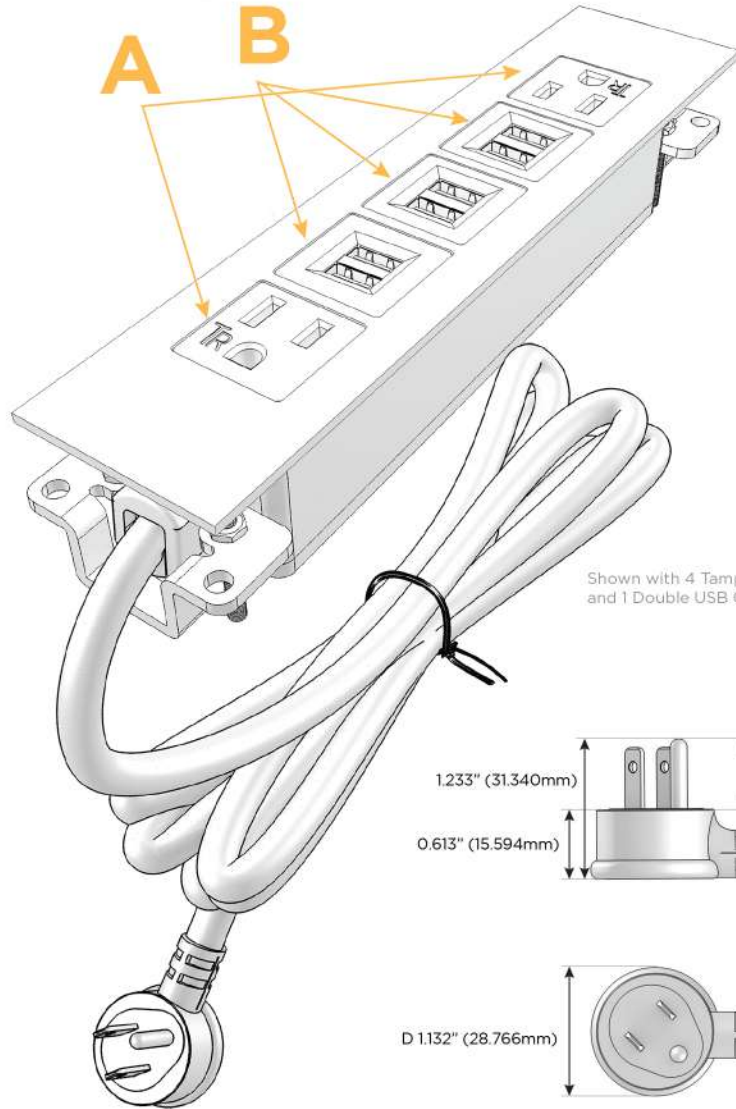

Trim Plate Finish: **WHITE (ABS)**
Custom Finishes Available M-POWER-5TW-AUUUA-WATP

Features:

Module/Port Options:

- A** Tamper Resistant AC Receptacle
- B** Double USB (Fast Charging Ports - Rated for 3.2A)
- C** HDMI
- D** CAT 6
- E** 3.5mm Mini Stereo Jack
- F** Single USB (Fast Charging Port - Rated for 3.2A)
- G** RJ 12
- H** Switched AC
- I** 3-Way Switch
- J** USB C (High Speed Charging Port)
- K** Switched AC (Rocker Switch)

Plug:

- Low Profile Flat 45° Angle 120 VAC Plug
- Standard Straight 120 VAC Plug

- CLEAN, COMPACT DESIGN
- STREAMLINED
- LOW PROFILE
- SIDE-EXITING CORDS
- PLUG & PLAY
- 3.2A HIGH SPEED USB CHARGING FOR ALL DEVICES
- 6' AC CORD & PLUG (FLAT PLUG STANDARD)
- CUSTOMIZABLE CONFIGURATIONS AND FINISHES
- UL LISTED FOR MOUNTING IN FURNITURE
- 15A

M-POWER-5T

AC POWER & DATA CONNECTIVITY SOLUTION

M-POWER-5TW-AUUUA-WATP

Mormax Company, Inc. 914-699-0101
 8 Westchester Plaza sales@mormax.com
 Elmsford, NY 10523 mormax.com

Specs:

Modules/Ports:

- A** Tamper Resistant AC Receptacle
- B** Double USB (Fast Charging Ports - Rated for 3.2A)

Shown with 4 Tamper Resistant ACs, and 1 Double USB Charging Port.