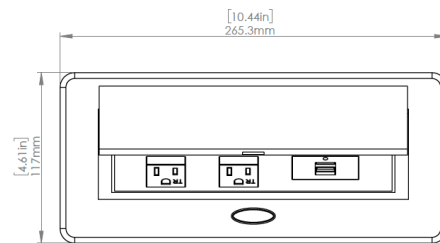

General Product Information

Product Number **GS201/2**

Dimensions L W D
Inches **10.39 4.64 2.67**

Weight **3 lb 66oz**

Color Options **Black, white or silver body
Black or white components**

Warranty **1 year**

BCP-GS201/2

How to install

Requires a cut out in the work surface in order to sit flush.

Step 1: Mark the area according to the hole cut out size L 8.86in W 4.33in. Make sure the surface is clean and dry.

Step 2: Cut out carefully where marked.

Step 3: Insert the Pop-Up Power Center into the hole including the powercord, until it fits snugly, secure with 4 screws provided.

Color Options

Body colors available black, silver and white with a choice of white or black A/C and USB components.

Black

Silver

White

Further Product Information

Pack Size: 1

Voltage: 125V

Current: 15A

Hole size