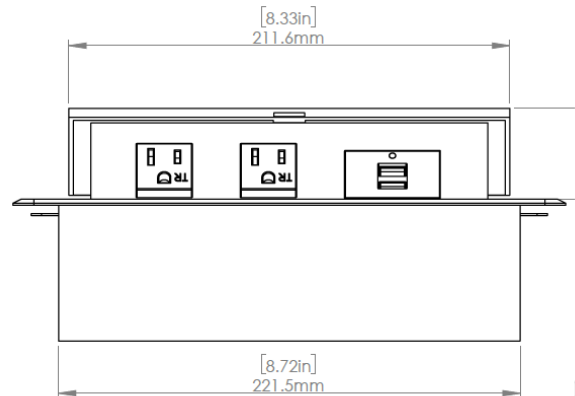

General Product Information

Product Number **GS201/2**

Dimensions L W D
Inches **10.39 4.64 2.67**

Weight **3 lb 66oz**

Color Options **Black, white or silver body
Black or white components**

Warranty **1 year**

BCP-GS201/2

How to install

Requires a cut out in the work surface in order to sit flush.

Step 1: Mark the area according to the hole cut out size L 8.86in W 4.33in. Make sure the surface is clean and dry.

Black

Silver

White

Further Product Information

Pack Size: 1

Voltage: 125V

Current: 15A

Hole size

Installation effect

Side view 1

Side view 2