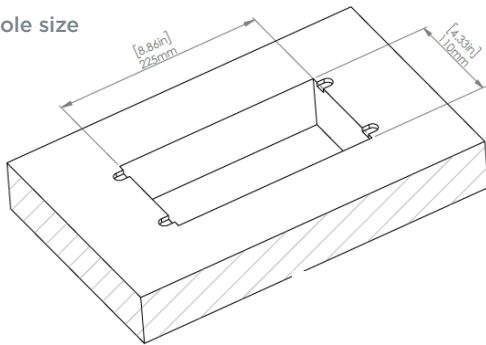

BCP-GS201/2

How to install

Requires a cut out in the work surface in order to sit flush.

Step 1: Mark the area according to the hole cut out size L 8.86in W 4.33in. Make sure the surface is clean and dry.

Step 2: Cut out carefully where marked.

Step 3: Insert the Pop-Up Power Center into the hole including the powercord, until it fits snugly, secure with 4 screws provided.

Color Options

Body colors available black, silver and white with a choice of white or black A/C and USB components.

Black

Silver

White

Further Product Information

Pack Size: 1

Voltage: 125V

Current: 15A

Hole size

Installation effect

Side view 1

Side view 2