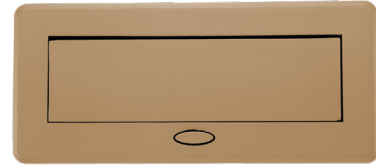

It is **simple to install**, easily mounted into any surface with all brackets and hardware included with no exposed screws to complement any design. Various body colors include white, silver, black and bronze with a choice of white or black A/C and USB components.

Bronze body color, with black A/C and USB

Standard Features

- 2 x Double USB fast charging ports 2.4 Amp.
- Aluminum body with a powder coated finish with a durable, streamlined construction.
- Easily mounts into all types of furniture for convenient power and charging access on demand.
- Tamper resistant grounded duplex receptacles.
- Power Cable: 6ft 14AWG WireRight angled round plug.
- Plug and Play Installation.
- UL listed for installation into furniture.

General Product Information

Product Number **GS201/2**

Dimensions L W D
Inches **10.39 4.64 2.67**

Weight **3 lb 66oz**

Color Options **Black, white or silver body
Black or white components**

Warranty **1 year**

Step 2: Cut out carefully where marked.

Step 3: Insert the Pop-Up Power Center into the hole including the powercord, until it fits snugly, secure with 4 screws provided.

Color Options

Body colors available black, silver and white with a choice of white or black A/C and USB components.