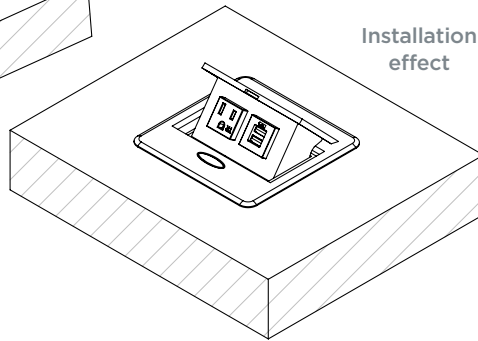

It is **simple to install**, easily mounted into any surface with all brackets and hardware included with no exposed screws to complement any design. Body colors include white, silver black with a choice of white or black A/C and USB components.

General Product Information

Product Number	GS206			Weight	2 lb 38oz
Color Options	Black, White or Silver			Warranty	1 year
Dimensions	L	W	D		
Inches	5.12	4.33	2.56		

BCP-GS206

How to install

Requires a cut out in the work surface in order to sit flush.

- Step 1:** Mark the area according to the hole cut out size L 5.12in W 4.33in. Make sure the surface is clean and dry.
- Step 2:** Cut out carefully where marked.
- Step 3:** Insert the Pop-Up Power Center into the hole including the powercord, until it fits snugly, secure with 4 screws provided.

Further Product Information

Pack Size: 1
Voltage: 125V
Current: 15A

Hole size

Installation effect

Side view 1

Side view 2