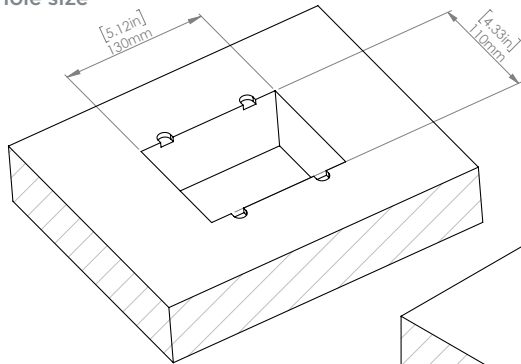

General Product Information

Product Number	GS206			Weight	2 lb 38oz
Color Options	Black, White or Silver			Warranty	1 year
Dimensions	L	W	D		
Inches	5.12	4.33	2.56		

BCP-GS206

How to install

Requires a cut out in the work surface in order to sit flush.

- Step 1:** Mark the area according to the hole cut out size L 5.12in W 4.33in. Make sure the surface is clean and dry.
- Step 2:** Cut out carefully where marked.
- Step 3:** Insert the Pop-Up Power Center into the hole including the powercord, until it fits snugly, secure with 4 screws provided.

Further Product Information

Pack Size: 1
Voltage: 125V
Current: 15A

Hole size

Installation effect

Side view 1

Side view 2