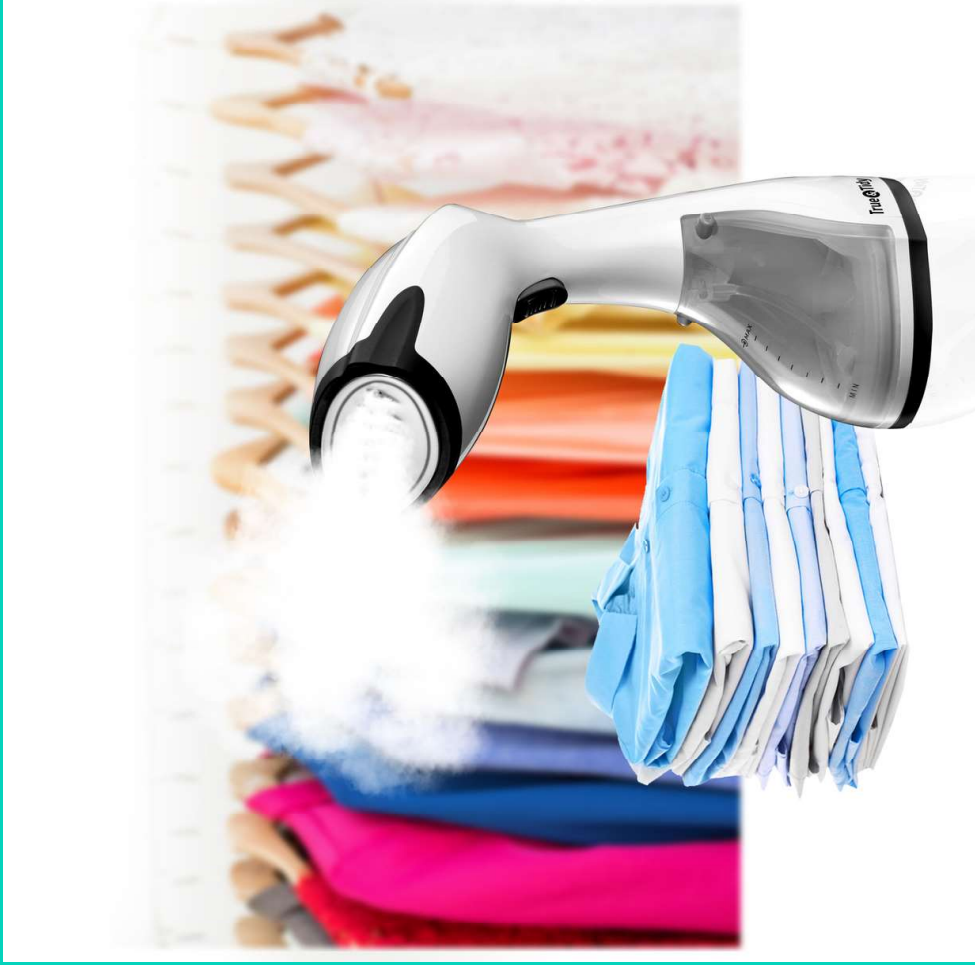

True & Tidy

Power Steam Press HS-26

Power Steam Press HS-26

True & Tidy's 1200 watt anti drip heating system allows you to steam whatever you want, however you want - it works both horizontally and vertically. Powerful, continuous steam to refresh fabrics and release wrinkles. The soft grip handle and automatic shut off feature is great for travel or use around the house. Steam reaches temperatures of over 220 degrees Fahrenheit, so it naturally sanitizes and helps eliminate allergens and dust mites on most clothing fabric types, drapes, tablecloths, couches, cushions, plush toys, even silk flowers!

- Steam ready time: 30 sec
- Watts: 1200 W
- Voltage: 110-120V
- Water tank capacity: 260 ml/ 8.79 oz.
- Continuous steam time: up to 8 minutes
- Soft grip handle
- Vertical or horizontal steaming & pressing
- Removable clear view water tank easy to fill and refill
- Stainless steel plated steam nozzle
- Power Cord Length: 8.2 ft
- ETL certified for safety & quality
- Available Colors: White/Black
- Includes: Fabric Brush, Padded Brush, Water Cup
- Product Dimensions: (L x W x H): 6.02 x 4.33 x 10.7 in
- Product Weight: 2 lbs.

NON DRIP STEAM PRESS

STAINLESS STEEL NOZZLE

STEAM TRIGGER

Power Steam Press HS-26

AUTO SHUT
OFF

COMFORT
GRIP

8 min.
Steam time

Powerful
Steam