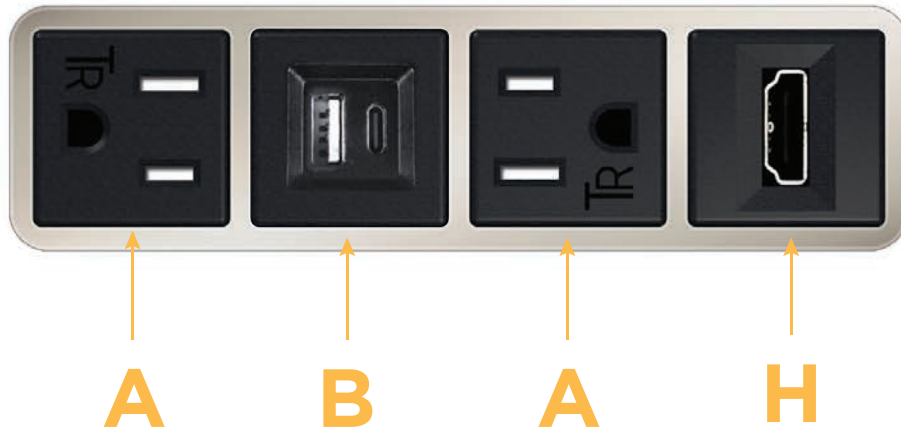

Bezel Finish: **SATIN NICKEL (ABS)**
Custom Finishes Available M-POWER-4T-ABAH-SAB

Features:

Module/Port Options:

- A** Tamper Resistant AC Receptacle
- B** USB-A & USB-C (3.0A USB-A / 15W USB-C)
- U** Double USB-A (Fast Charging Ports - Rated for 3.2A)
- D** AC Dimmer
- H** HDMI
- 6** CAT 6
- 12** RJ 12
- X** Switched AC
- Y** 3-Way Switch
- C** USB-C (27W High Speed Charging Port)
- Z** USB-C (18W High Speed Charging Port)
- R** Switched AC (Rocker Switch)

Plug:

- Supplied with Low Profile Flat 45° Angle 120 VAC Plug
- Optional Standard Straight 120 VAC Plug
- Optional Straight 120 VAC Pass-through Plug

Shown in Satin Nickel (ABS) Bezel, featuring 2 Tamper Resistant ACs, 1 USB-A & 1 USB-C Charging Port, and 1 HDMI Port.

- **CLEAN, COMPACT DESIGN**
- **STREAMLINED**
- **LOW PROFILE**
- **SIDE-EXITING CORDS**
- **PLUG & PLAY**
- **3.0A USB-A / 15W USB-C HIGH SPEED CHARGING FOR ALL DEVICES**
- **6' AC CORD & PLUG (FLAT PLUG STANDARD)**
- **CUSTOMIZABLE CONFIGURATIONS AND FINISHES**
- **UL LISTED FOR MOUNTING IN FURNITURE**
- **15A**

M-POWER-4T

AC POWER & DATA CONNECTIVITY SOLUTION
4T-ABAH-SAB

Specs:

Modules/Ports:

- A** Tamper Resistant AC Receptacle
- B** USB-A & USB-C (3.0A USB-A / 15W USB-C)
- H** HDMI

Shown with 2 Tamper Resistant ACs, 1 USB-A & 1 USB-C Charging Port, and 1 HDMI Port.