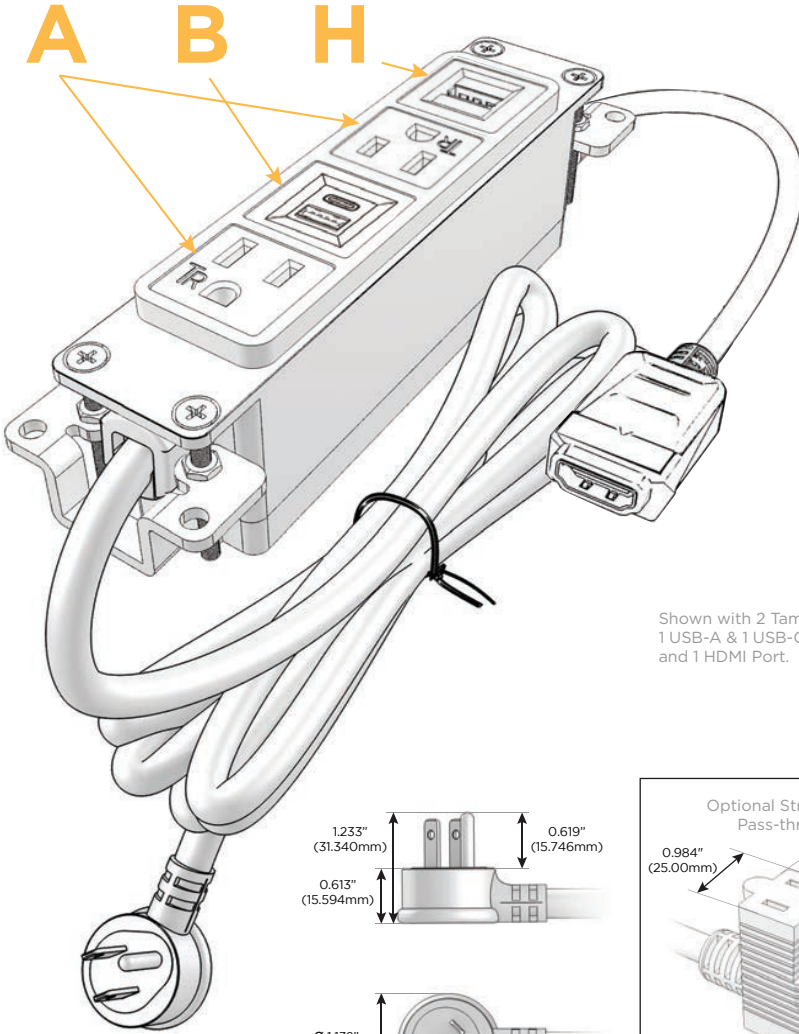

Bezel Finish: **SATIN NICKEL (ABS)**
Custom Finishes Available M-POWER-4T-ABAH-SAB

Features:

Module/Port Options:

- A** Tamper Resistant AC Receptacle
- B** USB-A & USB-C (3.0A USB-A / 15W USB-C)
- U** Double USB-A (Fast Charging Ports - Rated for 3.2A)
- D** AC Dimmer
- H** HDMI
- 6** CAT 6
- 12** RJ 12
- X** Switched AC
- Y** 3-Way Switch
- C** USB-C (27W High Speed Charging Port)
- Z** USB-C (18W High Speed Charging Port)
- R** Switched AC (Rocker Switch)

Plug:

- Supplied with Low Profile Flat 45° Angle 120 VAC Plug
- Optional Standard Straight 120 VAC Plug
- Optional Straight 120 VAC Pass-through Plug

Shown in Satin Nickel (ABS) Bezel, featuring 2 Tamper Resistant ACs, 1 USB-A & 1 USB-C Charging Port, and 1 HDMI Port.

- **CLEAN, COMPACT DESIGN**
- **STREAMLINED**
- **LOW PROFILE**
- **SIDE-EXITING CORDS**
- **PLUG & PLAY**
- **3.0A USB-A / 15W USB-C HIGH SPEED CHARGING FOR ALL DEVICES**
- **6' AC CORD & PLUG (FLAT PLUG STANDARD)**
- **CUSTOMIZABLE CONFIGURATIONS AND FINISHES**
- **UL LISTED FOR MOUNTING IN FURNITURE**
- **15A**

M-POWER-4T

AC POWER & DATA CONNECTIVITY SOLUTION
4T-ABAH-SAB

Specs:

Modules/Ports:

- A** Tamper Resistant AC Receptacle
- B** USB-A & USB-C (3.0A USB-A / 15W USB-C)
- H** HDMI

Shown with 2 Tamper Resistant ACs, 1 USB-A & 1 USB-C Charging Port, and 1 HDMI Port.