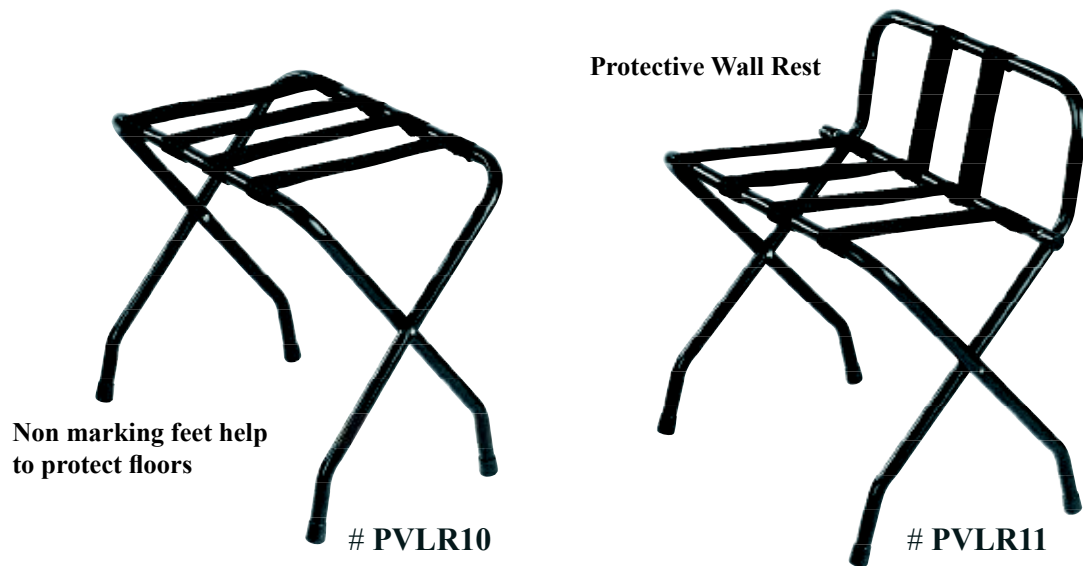

# Black Luggage Racks

Add a modern look with this powder coat black finish luggage rack. This exceptional product is certain to complement any room decor.

- 1" Tubular steel construction adds strength and durability
- Black finish with wide black straps is perfect for most any guest room decor
- Extra wide 2<sup>1</sup>/<sub>4</sub>" washable polypropylene webbing provides added strength
- Lightweight and folds easily for quick storage

**Item #**

PVL10  
PVL11

**Color**

Black Finish/Black Straps  
Black Finish/Black Straps

**WxHxD**

25"W x 20"H x 16.5"D  
25"W x 26"H x 17"D