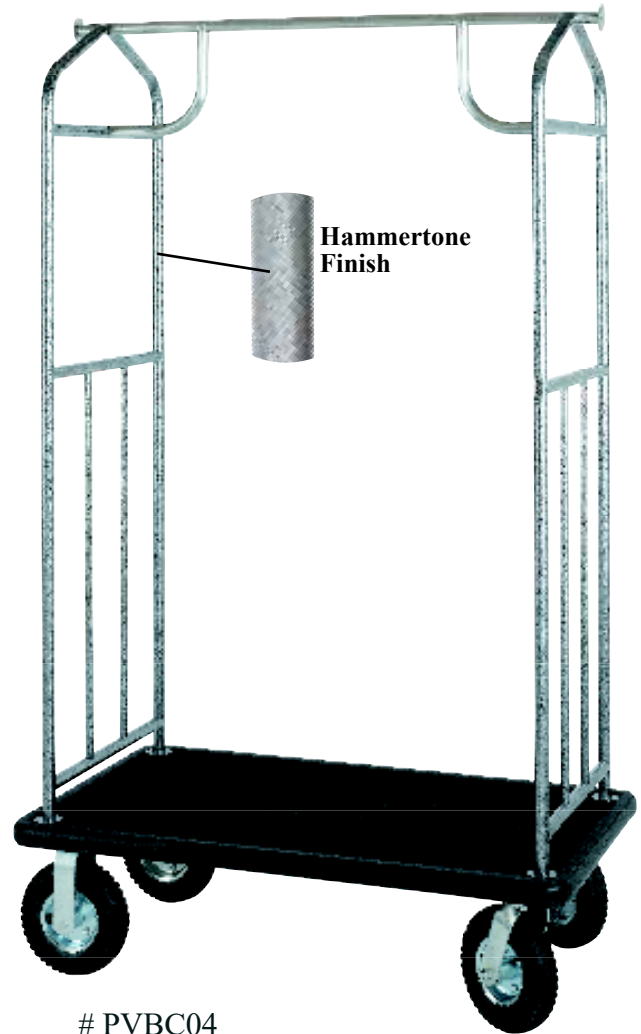

# Sterling Series Bellman's Cart Hammertone

There is no better way to impress your guests than with an attractive, well made bellman's cart. With its quiet pneumatic wheels and conveniently placed hanging pegs, the transporter will make a lasting first impression.

- Designed for elevator access
- Steel reinforced undercarriage and solid 1" plywood deck
- 1" diameter steel tubing
- Stain resistant carpet
- Two rigid and two swivel 8" pneumatic wheels
- Wrap around bumpers (non-scuffing)
- Stainless steel hanging rod with conveniently placed hanging pegs

**Wheel Options**

*Replacement Wheels (also sold separately)*

**Carpet/Bumper Options**

**Burgundy**  
Black

**Black**  
Black

**Gray**  
Gray

**Gray**  
Black

**Item #**  
PVBC04

**Color**  
Hammertone Finish

**WxHxL**  
25"W x 73"H x 43"L