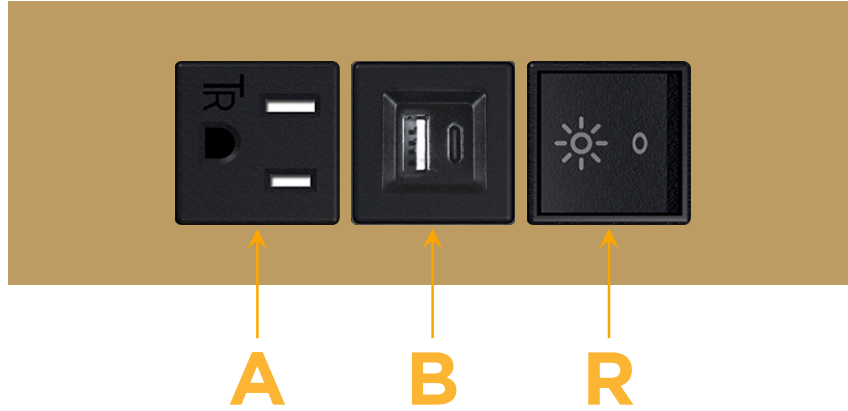

Custom Finishes Available

M-POWER-3T-ABR-BRATP

Features:

Module/Port Options:

- A** Tamper Resistant AC Receptacle
- B** USB-A & USB-C (3.0A USB-A / 15W USB-C)
- U** Double USB-A (Fast Charging Ports - Rated for 3.2A)
- H** HDMI
- 6** CAT 6
- 12** RJ 12
- X** Switched AC
- Y** 3-Way Switch (Low Voltage)
- C** USB-C (27W High Speed Charging Port)
- Z** USB-C (18W High Speed Charging Port)
- R** Switched AC (Rocker Switch)
- D** Dimmer Switch

Plug:

- Supplied with Low Profile Flat 45° Angle 120 VAC Plug
- Optional Standard Straight 120 VAC Plug
- Optional Straight 120 VAC Pass-through Plug

- CLEAN, COMPACT DESIGN
- STREAMLINED
- LOW PROFILE
- SIDE-EXITING CORDS
- PLUG & PLAY
- 6' AC CORD & PLUG (FLAT PLUG STANDARD)
- CUSTOMIZABLE CONFIGURATIONS AND FINISHES
- UL LISTED FOR MOUNTING IN FURNITURE
- 15A

sales@mormax.com

mormax.com

Specs:

Modules/Ports:

- A** Tamper Resistant AC Receptacle
- B** USB-A & USB-C (3.0A USB-A / 15W USB-C)
- R** Switched AC (Rocker Switch)