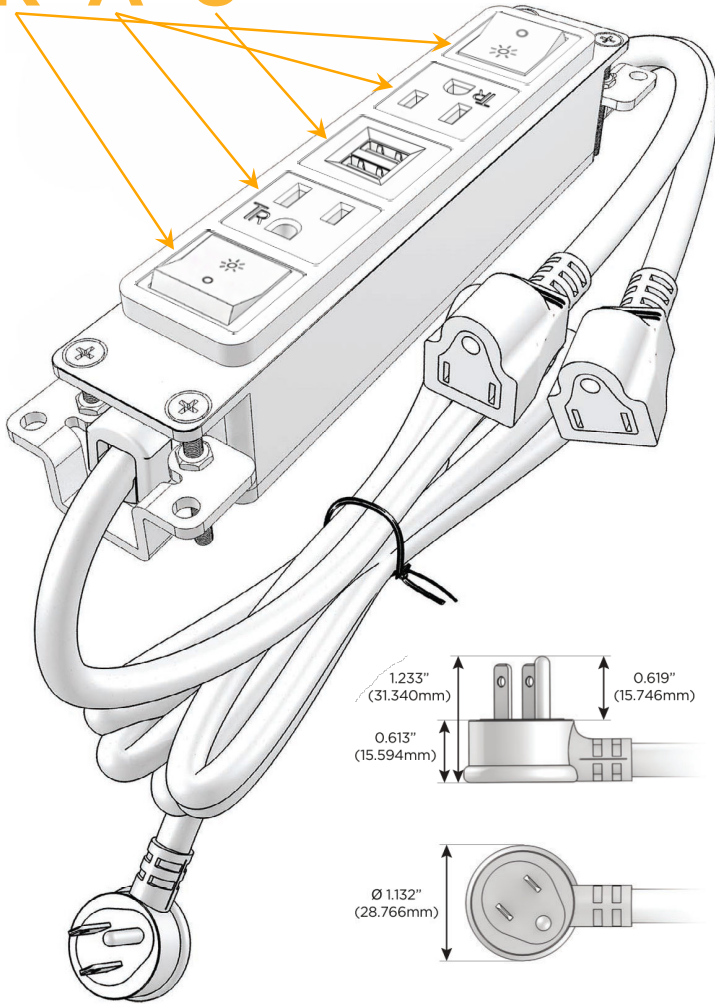

M-POWER-5T

AC POWER & DATA CONNECTIVITY SOLUTION

M-POWER-5TW-RAUAR-BRAB

Specs:

Modules/Ports:

- **R** Switched AC (Rocker Switch)
- **A** Tamper Resistant AC Receptacle
- **U** Double USB-A (Fast Charging Ports - Rated for 3.2A)

R A U