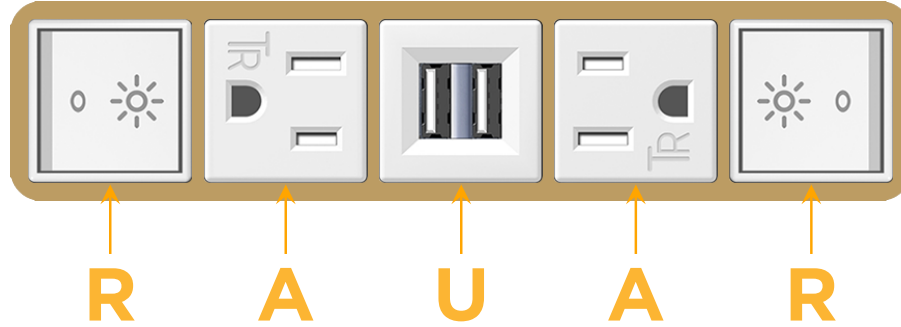

Custom Finishes Available M-POWER-5TW-RAUAR-BRAB

Features:

Module/Port Options:

- A** Tamper Resistant AC Receptacle
- B** USB-A & USB-C (3.0A USB-A / 15W USB-C)
- U** Double USB-A (Fast Charging Ports - Rated for 3.2A)
- H** HDMI
- 6** CAT 6
- 12** RJ 12
- X** Switched AC
- Y** 3-Way Switch (Low Voltage)
- C** USB-C (27W High Speed Charging Port)
- Z** USB-C (18W High Speed Charging Port)
- R** Switched AC (Rocker Switch)
- D** Dimmer Switch

Plug:

Supplied with Low Profile Flat 45° Angle 120 VAC Plug

Optional Standard Straight 120 VAC Plug

Optional Straight 120 VAC Pass-through Plug

- CLEAN, COMPACT DESIGN
- STREAMLINED
- LOW PROFILE
- SIDE-EXITING CORDS
- PLUG & PLAY
- 6' AC CORD & PLUG (FLAT PLUG STANDARD)
- CUSTOMIZABLE CONFIGURATIONS AND FINISHES
- UL LISTED FOR MOUNTING IN FURNITURE
- 15A

M-POWER-5T

AC POWER & DATA CONNECTIVITY SOLUTION

M-POWER-5TW-RAUAR-BRAB

Specs:

Modules/Ports:

- R** Switched AC (Rocker Switch)
- A** Tamper Resistant AC Receptacle
- U** Double USB-A (Fast Charging Ports - Rated for 3.2A)