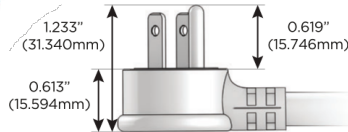

M-POWER-5T

AC POWER & DATA CONNECTIVITY SOLUTION

M-POWER-5TW-RAUAR-BRAB

Specs:

Modules/Ports:

- **R** Switched AC (Rocker Switch)
- **A** Tamper Resistant AC Receptacle
- **U** Double USB-A (Fast Charging Ports - Rated for 3.2A)

R A U