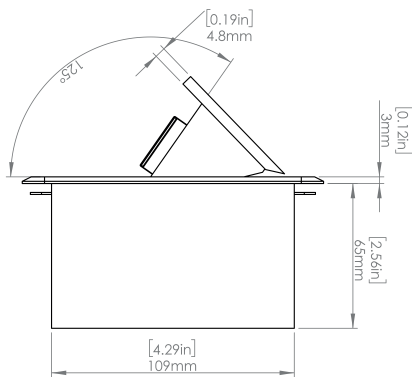

Standard Features

- 2 Tamper Resistant AC Outlets
- 6 ft. power cord
- 15 A
- Power Cable: 14AWG Wire Right-angled round plug
- UL/CUL Listed for mounting in furniture

Product Information

Product	PUOOBK		
Color	Black		
Dimensions	L	W	D
Inches	5.43	5.31	2.56
Weight	2.45 lb.		
Warranty	1 year		

PUOGBK
POP-UP POWER CENTER

How to install

Requires a cut out in the work surface in order to sit flush.

Step 1: Mark the area according to the hole cut out size L 5.12in W 4.33in. Make sure the surface is clean and dry.

Step 2: Cut out carefully where marked.

Step 3: Insert the Pop-Up Power Center into the hole including the powercord, until it fits snugly, secure with 4 screws provided.

Hole Size