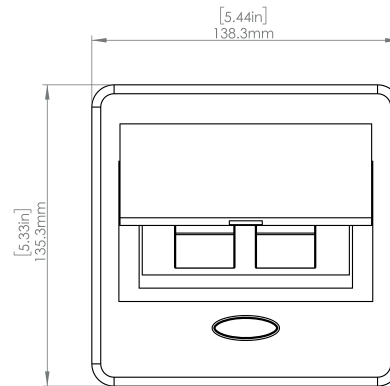

Standard Features

- 2 Tamper Resistant AC Outlets
- 6 ft. power cord
- 15 A
- Power Cable: 14AWG Wire Right-angled round plug
- UL/CUL Listed for mounting in furniture

Product Information

Product	PUOOBK		
Color	Black		
Dimensions	L	W	D
Inches	5.43	5.31	2.56
Weight	2.45 lb.		
Warranty	1 year		

PUOGBK
POP-UP POWER CENTER

How to install

Requires a cut out in the work surface in order to sit flush.

Step 1: Mark the area according to the hole cut out size L 5.12in W 4.33in. Make sure the surface is clean and dry.

Step 2: Cut out carefully where marked.

Step 3: Insert the Pop-Up Power Center into the hole including the powercord, until it fits snugly, secure with 4 screws provided.

Hole Size