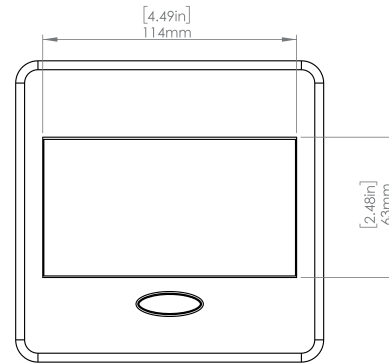

Standard Features

- 2 Tamper Resistant AC Outlets
- 6 ft. power cord
- 15 A
- Power Cable: 14AWG Wire Right-angled round plug
- UL/CUL Listed for mounting in furniture

Product Information

Product	PUOOBK		
Color	Black		
Dimensions	L	W	D
Inches	5.43	5.31	2.56
Weight	2.45 lb.		
Warranty	1 year		

PUOGBK
POP-UP POWER CENTER

How to install

Requires a cut out in the work surface in order to sit flush.

Step 1: Mark the area according to the hole cut out size L 5.12in W 4.33in. Make sure the surface is clean and dry.

Step 2: Cut out carefully where marked.

Step 3: Insert the Pop-Up Power Center into the hole including the powercord, until it fits snugly, secure with 4 screws provided.

Hole Size