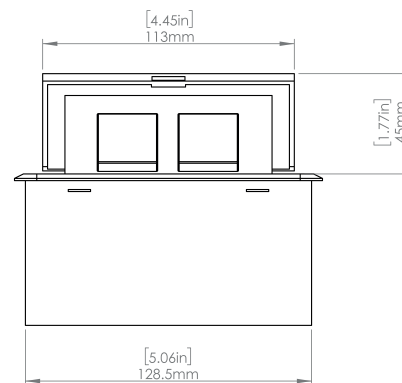

Standard Features

- 2 Tamper Resistant AC Outlets
- 6 ft. power cord
- 15 A
- Power Cable: 14AWG Wire Right-angled round plug
- UL/CUL Listed for mounting in furniture

Product Information

Product	PUOOBK		
Color	Black		
Dimensions	L	W	D
Inches	5.43	5.31	2.56
Weight	2.45 lb.		
Warranty	1 year		

PUOGBK
POP-UP POWER CENTER

How to install

Requires a cut out in the work surface in order to sit flush.

Step 1: Mark the area according to the hole cut out size L 5.12in W 4.33in. Make sure the surface is clean and dry.

Step 2: Cut out carefully where marked.

Step 3: Insert the Pop-Up Power Center into the hole including the powercord, until it fits snugly, secure with 4 screws provided.

Hole Size