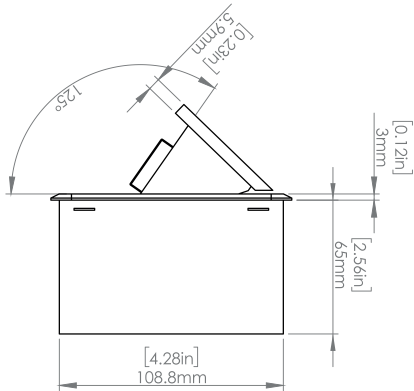

Standard Features

- 3 Tamper Resistant AC Outlets
- 6 ft. power cord
- 15 A
- Power Cable: 14AWG Wire Right-angled round plug
- UL/CUL Listed for mounting in furniture

Product Information

Product	PU000BK		
Color	Black		
Dimensions	L	W	D
Inches	10.47	4.65	2.56
Weight	3.5 lb.		
Warranty	1 year		

PU000BK
POP-UP POWER CENTER

How to install

Requires a cut out in the work surface in order to sit flush.

- Step 1:** Mark the area according to the hole cut out size L 8.86in W 4.33in. Make sure the surface is clean and dry.
- Step 2:** Cut out carefully where marked.
- Step 3:** Insert the Pop-Up Power Center into the hole including the powercord, until it fits snugly, secure with 4 screws provided.

Hole Size