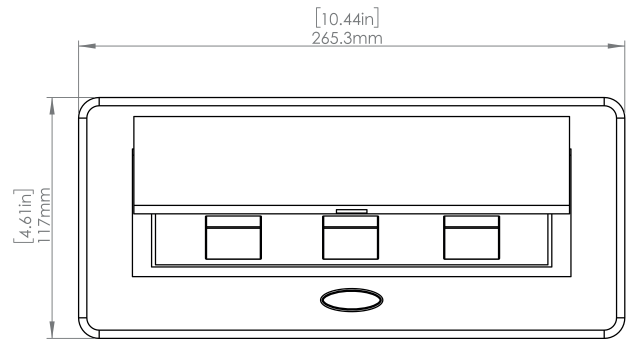

Standard Features

- 3 Tamper Resistant AC Outlets
- 6 ft. power cord
- 15 A
- Power Cable: 14AWG Wire Right-angled round plug
- UL/CUL Listed for mounting in furniture

Product Information

Product	PU000BK		
Color	Black		
Dimensions	L	W	D
Inches	10.47	4.65	2.56
Weight	3.5 lb.		
Warranty	1 year		

PU000BK
POP-UP POWER CENTER

How to install

Requires a cut out in the work surface in order to sit flush.

- Step 1:** Mark the area according to the hole cut out size L 8.86in W 4.33in. Make sure the surface is clean and dry.
- Step 2:** Cut out carefully where marked.
- Step 3:** Insert the Pop-Up Power Center into the hole including the powercord, until it fits snugly, secure with 4 screws provided.

Hole Size