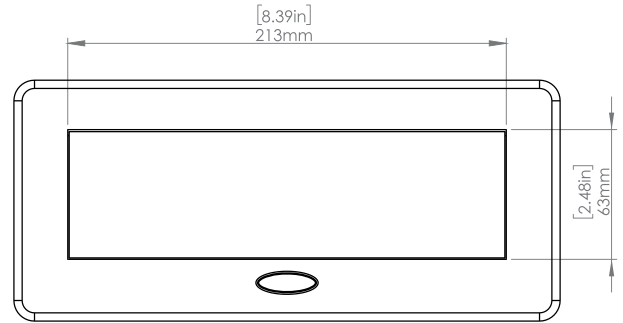

Standard Features

- 3 Tamper Resistant AC Outlets
- 6 ft. power cord
- 15 A
- Power Cable: 14AWG Wire Right-angled round plug
- UL/CUL Listed for mounting in furniture

Product Information

Product	PU000BK		
Color	Black		
Dimensions	L	W	D
Inches	10.47	4.65	2.56
Weight	3.5 lb.		
Warranty	1 year		

PU000BK
POP-UP POWER CENTER

How to install

Requires a cut out in the work surface in order to sit flush.

- Step 1:** Mark the area according to the hole cut out size L 8.86in W 4.33in. Make sure the surface is clean and dry.
- Step 2:** Cut out carefully where marked.
- Step 3:** Insert the Pop-Up Power Center into the hole including the powercord, until it fits snugly, secure with 4 screws provided.

Hole Size