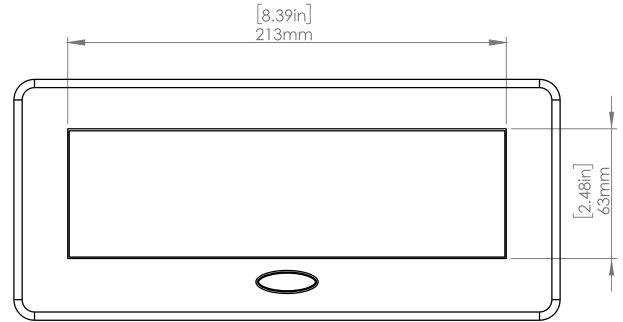

Product Information

Product	PU000U1CBK		
Color	Black		
Dimensions	L	W	D
Inches	10.47	4.65	2.56
Weight	3.5 lb.		
Warranty	1 year		

PU000U1CBK
POP-UP POWER CENTER

How to install

Requires a cut out in the work surface in order to sit flush.

Step 1: Mark the area according to the hole cut out size L 8.86in W 4.33in. Make sure the surface is clean and dry.

Step 2: Cut out carefully where marked.

Step 3: Insert the Pop-Up Power Center into the hole including the powercord, until it fits snugly, secure with 4 screws provided.

Hole Size