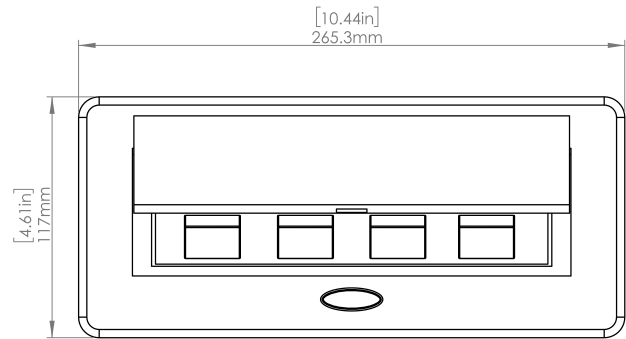

Product Information

Product	PU000U1CBK		
Color	Black		
Dimensions	L	W	D
Inches	10.47	4.65	2.56
Weight	3.5 lb.		
Warranty	1 year		

PU000U1CBK
POP-UP POWER CENTER

How to install

Requires a cut out in the work surface in order to sit flush.

Step 1: Mark the area according to the hole cut out size L 8.86in W 4.33in. Make sure the surface is clean and dry.

Step 2: Cut out carefully where marked.

Step 3: Insert the Pop-Up Power Center into the hole including the powercord, until it fits snugly, secure with 4 screws provided.

Hole Size