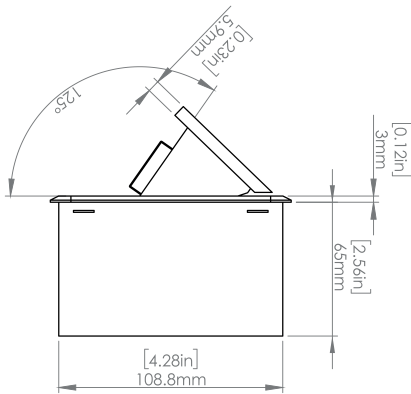

Product Information

Product	PU000U1CBK		
Color	Black		
Dimensions	L	W	D
Inches	10.47	4.65	2.56
Weight	3.5 lb.		
Warranty	1 year		

PU000U1CBK
POP-UP POWER CENTER

How to install

Requires a cut out in the work surface in order to sit flush.

Step 1: Mark the area according to the hole cut out size L 8.86in W 4.33in. Make sure the surface is clean and dry.

Step 2: Cut out carefully where marked.

Step 3: Insert the Pop-Up Power Center into the hole including the powercord, until it fits snugly, secure with 4 screws provided.

Hole Size