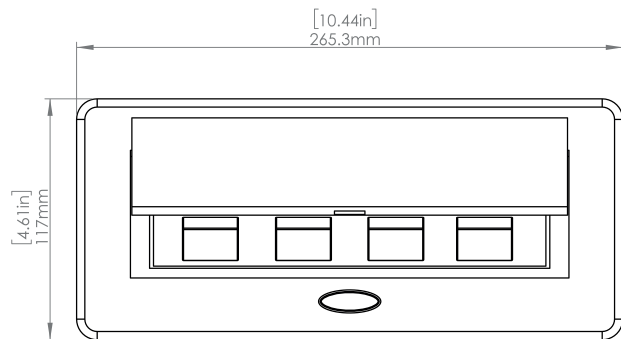

Product Information

Product	PU000U1CWWH		
Color	White		
Dimensions	L	W	D
Inches	10.47	4.65	2.56
Weight	3.5 lb.		
Warranty	1 year		

PU000U1CWWH
POP-UP POWER CENTER

How to install

Requires a cut out in the work surface in order to sit flush.

- Step 1:** Mark the area according to the hole cut out size L 8.86in W 4.33in. Make sure the surface is clean and dry.
- Step 2:** Cut out carefully where marked.
- Step 3:** Insert the Pop-Up Power Center into the hole including the powercord, until it fits snugly, secure with 4 screws provided.

Hole Size