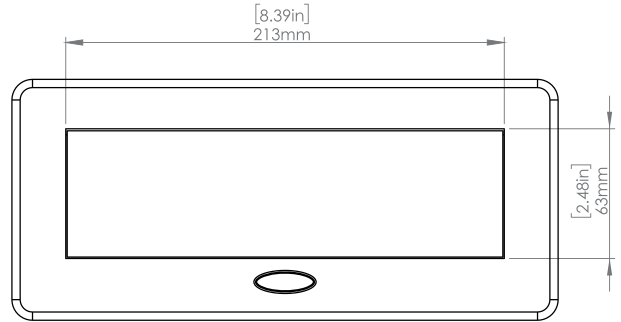

Product Information

Product	PU000U1CWWH		
Color	White		
Dimensions	L	W	D
Inches	10.47	4.65	2.56
Weight	3.5 lb.		
Warranty	1 year		

PU000U1CWWH
POP-UP POWER CENTER

How to install

Requires a cut out in the work surface in order to sit flush.

- Step 1:** Mark the area according to the hole cut out size L 8.86in W 4.33in. Make sure the surface is clean and dry.
- Step 2:** Cut out carefully where marked.
- Step 3:** Insert the Pop-Up Power Center into the hole including the powercord, until it fits snugly, secure with 4 screws provided.

Hole Size