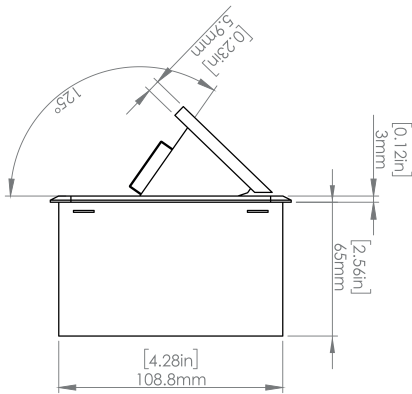

Product Information

Product	PU000U1CWWH		
Color	White		
Dimensions	L	W	D
Inches	10.47	4.65	2.56
Weight	3.5 lb.		
Warranty	1 year		

PU000U1CWWH
POP-UP POWER CENTER

How to install

Requires a cut out in the work surface in order to sit flush.

- Step 1:** Mark the area according to the hole cut out size L 8.86in W 4.33in. Make sure the surface is clean and dry.
- Step 2:** Cut out carefully where marked.
- Step 3:** Insert the Pop-Up Power Center into the hole including the powercord, until it fits snugly, secure with 4 screws provided.

Hole Size