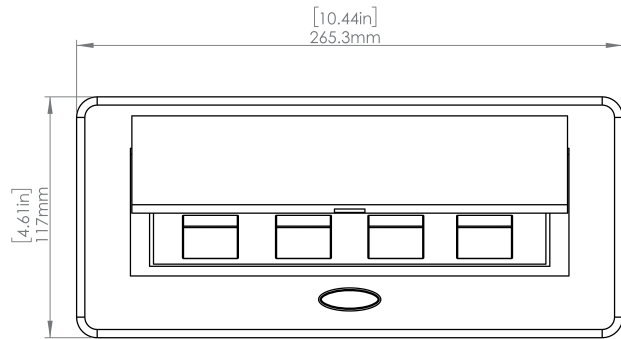

Standard Features

- 3 Tamper Resistant AC Outlets
- 6 ft. power cord
- 15 A
- Power Cable: 14AWG Wire Right-angled round plug
- UL/CUL Listed for mounting in furniture

Product Information

Product	PUOOOWWH		
Color	White		
Dimensions	L	W	D
Inches	10.47	4.65	2.56
Weight	3.5 lb.		
Warranty	1 year		

PU000WWH
POP-UP POWER CENTER

How to install

Requires a cut out in the work surface in order to sit flush.

- Step 1:** Mark the area according to the hole cut out size L 8.86in W 4.33in. Make sure the surface is clean and dry.
- Step 2:** Cut out carefully where marked.
- Step 3:** Insert the Pop-Up Power Center into the hole including the powercord, until it fits snugly, secure with 4 screws provided.

Hole Size