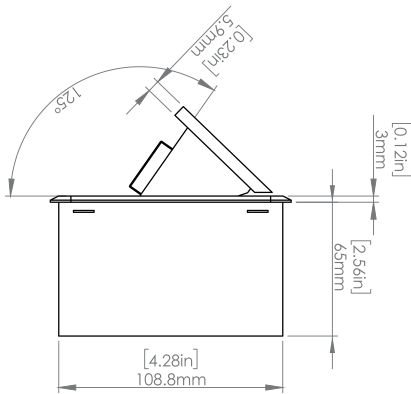

Standard Features

- 3 Tamper Resistant AC Outlets
- 6 ft. power cord
- 15 A
- Power Cable: 14AWG Wire Right-angled round plug
- UL/CUL Listed for mounting in furniture

Product Information

Product	PUOOOWWH		
Color	White		
Dimensions	L	W	D
Inches	10.47	4.65	2.56
Weight	3.5 lb.		
Warranty	1 year		

PU000WWH
POP-UP POWER CENTER

How to install

Requires a cut out in the work surface in order to sit flush.

- Step 1:** Mark the area according to the hole cut out size L 8.86in W 4.33in. Make sure the surface is clean and dry.
- Step 2:** Cut out carefully where marked.
- Step 3:** Insert the Pop-Up Power Center into the hole including the powercord, until it fits snugly, secure with 4 screws provided.

Hole Size