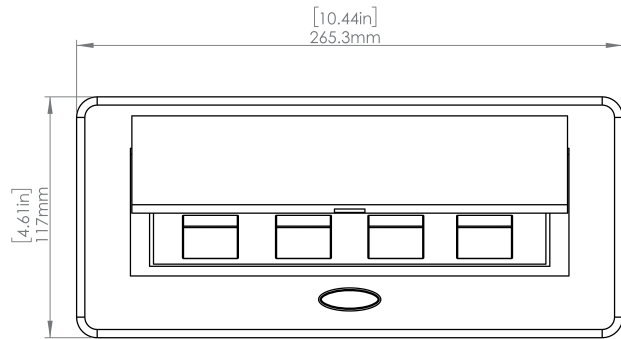

Product Information

Product	PU00U1C1BK		
Color	Black		
Dimensions	L	W	D
Inches	10.47	4.65	2.56
Weight	3.5 lb.		
Warranty	1 year		

POP-UP POWER CENTER

How to install

Requires a cut out in the work surface in order to sit flush.

- Step 1:** Mark the area according to the hole cut out size L 8.86in W 4.33in. Make sure the surface is clean and dry.
- Step 2:** Cut out carefully where marked.
- Step 3:** Insert the Pop-Up Power Center into the hole including the powercord, until it fits snugly, secure with 4 screws provided.

Hole Size