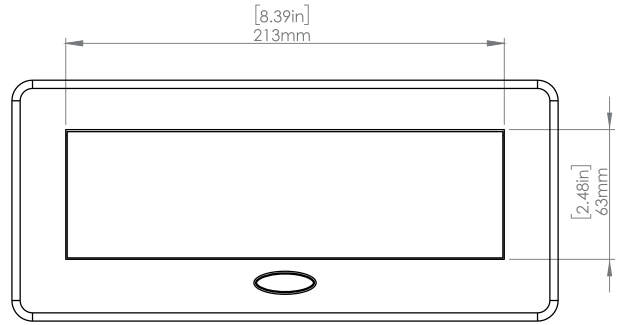

Product Information

Product	PU00UBK		
Color	Black		
Dimensions	L	W	D
Inches	10.47	4.65	2.56
Weight	3.5 lbs.		
Warranty	1 year		

PUOUBK
POP-UP POWER CENTER

How to install

Requires a cut out in the work surface in order to sit flush.

- Step 1:** Mark the area according to the hole cut out size L 8.86in W 4.33in. Make sure the surface is clean and dry.
- Step 2:** Cut out carefully where marked.
- Step 3:** Insert the Pop-Up Power Center into the hole including the powercord, until it fits snugly, secure with 4 screws provided.

Hole Size