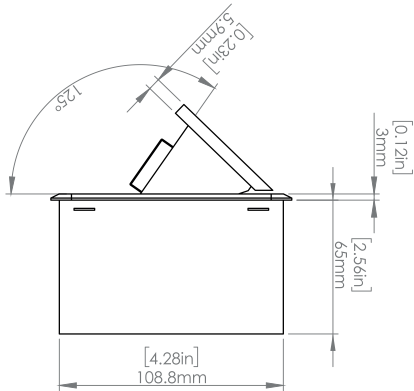

Product Information

Product	PU00UBK		
Color	Black		
Dimensions	L	W	D
Inches	10.47	4.65	2.56
Weight	3.5 lbs.		
Warranty	1 year		

PUOUBK
POP-UP POWER CENTER

How to install

Requires a cut out in the work surface in order to sit flush.

- Step 1:** Mark the area according to the hole cut out size L 8.86in W 4.33in. Make sure the surface is clean and dry.
- Step 2:** Cut out carefully where marked.
- Step 3:** Insert the Pop-Up Power Center into the hole including the powercord, until it fits snugly, secure with 4 screws provided.

Hole Size