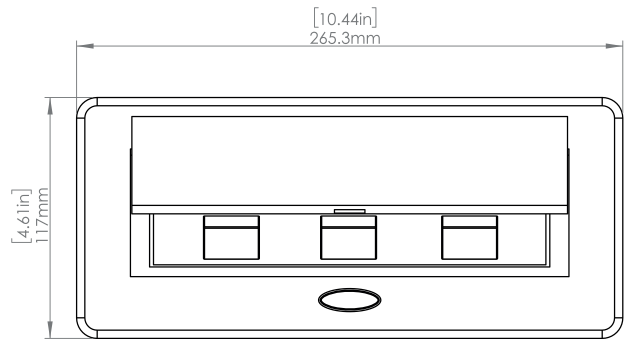

Product Information

Product	PU00UBK		
Color	Black		
Dimensions	L	W	D
Inches	10.47	4.65	2.56
Weight	3.5 lbs.		
Warranty	1 year		

PUOUBK
POP-UP POWER CENTER

How to install

Requires a cut out in the work surface in order to sit flush.

- Step 1:** Mark the area according to the hole cut out size L 8.86in W 4.33in. Make sure the surface is clean and dry.
- Step 2:** Cut out carefully where marked.
- Step 3:** Insert the Pop-Up Power Center into the hole including the powercord, until it fits snugly, secure with 4 screws provided.

Hole Size