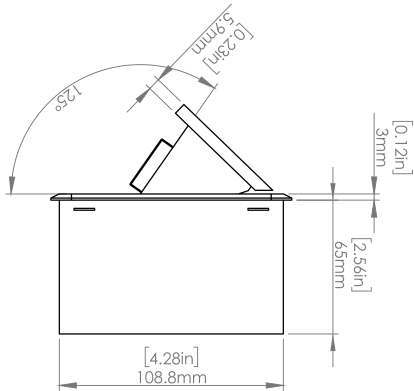

Product Information

Product	PU00UBZ		
Color	Bronze		
Dimensions	L	W	D
Inches	10.47	4.65	2.56
Weight	3.5 lbs.		
Warranty	1 year		

PUOUBZ
POP-UP POWER CENTER

How to install

Requires a cut out in the work surface in order to sit flush.

- Step 1:** Mark the area according to the hole cut out size L 8.86in W 4.33in. Make sure the surface is clean and dry.
- Step 2:** Cut out carefully where marked.
- Step 3:** Insert the Pop-Up Power Center into the hole including the powercord, until it fits snugly, secure with 4 screws provided.

Hole Size