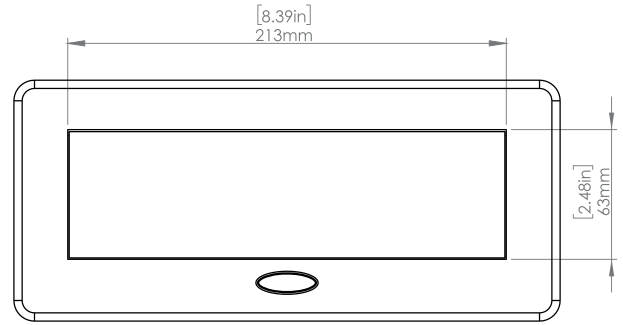

Product Information

Product	PU00UBZ		
Color	Bronze		
Dimensions	L	W	D
Inches	10.47	4.65	2.56
Weight	3.5 lbs.		
Warranty	1 year		

PUOUBZ
POP-UP POWER CENTER

How to install

Requires a cut out in the work surface in order to sit flush.

- Step 1:** Mark the area according to the hole cut out size L 8.86in W 4.33in. Make sure the surface is clean and dry.
- Step 2:** Cut out carefully where marked.
- Step 3:** Insert the Pop-Up Power Center into the hole including the powercord, until it fits snugly, secure with 4 screws provided.

Hole Size