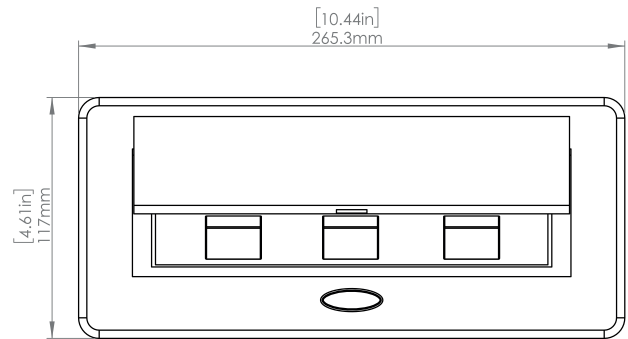

Product Information

Product	PU00UBZ		
Color	Bronze		
Dimensions	L	W	D
Inches	10.47	4.65	2.56
Weight	3.5 lbs.		
Warranty	1 year		

PUOUBZ
POP-UP POWER CENTER

How to install

Requires a cut out in the work surface in order to sit flush.

- Step 1:** Mark the area according to the hole cut out size L 8.86in W 4.33in. Make sure the surface is clean and dry.
- Step 2:** Cut out carefully where marked.
- Step 3:** Insert the Pop-Up Power Center into the hole including the powercord, until it fits snugly, secure with 4 screws provided.

Hole Size