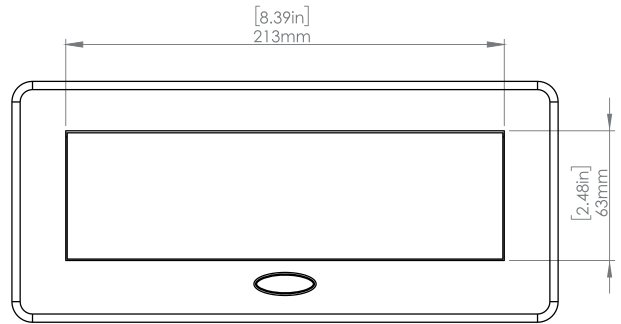

Product Information

Product	PUOOUCBK		
Color	Black		
Dimensions	L	W	D
Inches	10.47	4.65	2.56
Weight	3.5 lbs.		
Warranty	1 year		

PU00UCBK
POP-UP POWER CENTER

How to install

Requires a cut out in the work surface in order to sit flush.

- Step 1:** Mark the area according to the hole cut out size L 8.86in W 4.33in. Make sure the surface is clean and dry.
- Step 2:** Cut out carefully where marked.
- Step 3:** Insert the Pop-Up Power Center into the hole including the powercord, until it fits snugly, secure with 4 screws provided.

Hole Size