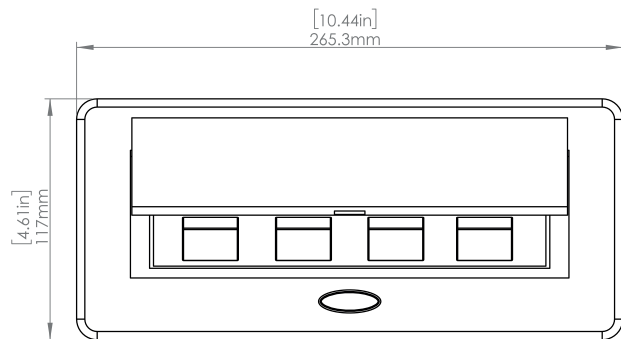

Product Information

Product	PUOOUCBK		
Color	Black		
Dimensions	L	W	D
Inches	10.47	4.65	2.56
Weight	3.5 lbs.		
Warranty	1 year		

PU00UCBK
POP-UP POWER CENTER

How to install

Requires a cut out in the work surface in order to sit flush.

- Step 1:** Mark the area according to the hole cut out size L 8.86in W 4.33in. Make sure the surface is clean and dry.
- Step 2:** Cut out carefully where marked.
- Step 3:** Insert the Pop-Up Power Center into the hole including the powercord, until it fits snugly, secure with 4 screws provided.

Hole Size