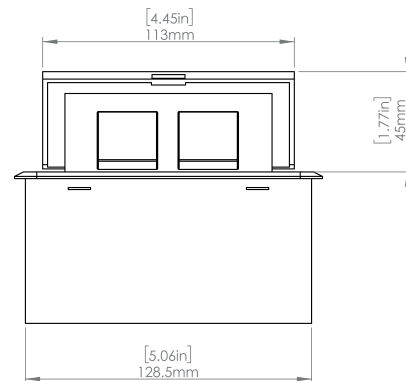

Standard Features

- 2 Tamper Resistant AC Outlets
- 6 ft. power cord
- 15 A
- Power Cable: 14AWG Wire Right-angled round plug
- UL/CUL Listed for mounting in furniture

Product Information

Product	PUOOWWH		
Color	White		
Dimensions	L	W	D
Inches	5.43	5.31	2.56
Weight	2.45 lb.		
Warranty	1 year		

PUOOWWH
POP-UP POWER CENTER

How to install

Requires a cut out in the work surface in order to sit flush.

Step 1: Mark the area according to the hole cut out size L 5.12in W 4.33in. Make sure the surface is clean and dry.

Step 2: Cut out carefully where marked.

Step 3: Insert the Pop-Up Power Center into the hole including the powercord, until it fits snugly, secure with 4 screws provided.

Hole Size