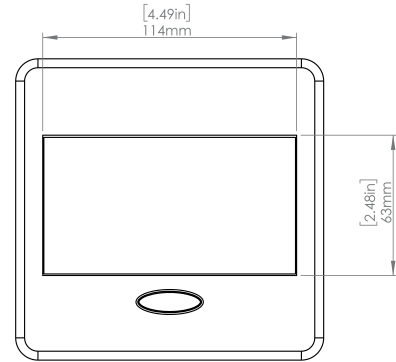

Standard Features

- 2 Tamper Resistant AC Outlets
- 6 ft. power cord
- 15 A
- Power Cable: 14AWG Wire Right-angled round plug
- UL/CUL Listed for mounting in furniture

Product Information

Product	PUOOWWH		
Color	White		
Dimensions	L	W	D
Inches	5.43	5.31	2.56
Weight	2.45 lb.		
Warranty	1 year		

PUOOWWH
POP-UP POWER CENTER

How to install

Requires a cut out in the work surface in order to sit flush.

Step 1: Mark the area according to the hole cut out size L 5.12in W 4.33in. Make sure the surface is clean and dry.

Step 2: Cut out carefully where marked.

Step 3: Insert the Pop-Up Power Center into the hole including the powercord, until it fits snugly, secure with 4 screws provided.

Hole Size