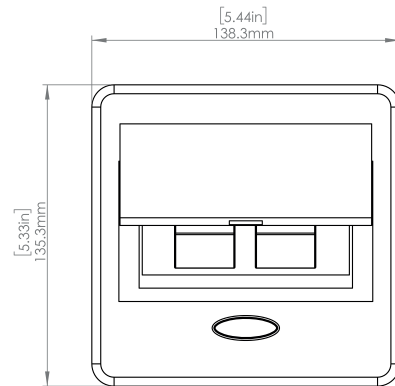

Standard Features

- 2 Tamper Resistant AC Outlets
- 6 ft. power cord
- 15 A
- Power Cable: 14AWG Wire Right-angled round plug
- UL/CUL Listed for mounting in furniture

Product Information

Product	PUOOWWH		
Color	White		
Dimensions	L	W	D
Inches	5.43	5.31	2.56
Weight	2.45 lb.		
Warranty	1 year		

PUOOWWH
POP-UP POWER CENTER

How to install

Requires a cut out in the work surface in order to sit flush.

Step 1: Mark the area according to the hole cut out size L 5.12in W 4.33in. Make sure the surface is clean and dry.

Step 2: Cut out carefully where marked.

Step 3: Insert the Pop-Up Power Center into the hole including the powercord, until it fits snugly, secure with 4 screws provided.

Hole Size