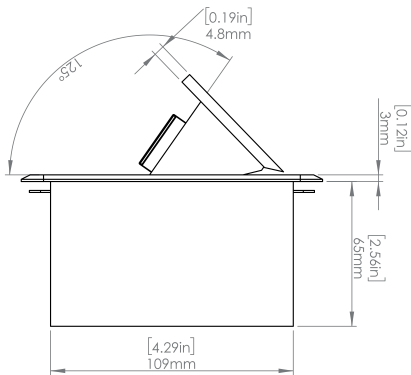

Standard Features

- 2 Tamper Resistant AC Outlets
- 6 ft. power cord
- 15 A
- Power Cable: 14AWG Wire Right-angled round plug
- UL/CUL Listed for mounting in furniture

Product Information

Product	PUOOWWH		
Color	White		
Dimensions	L	W	D
Inches	5.43	5.31	2.56
Weight	2.45 lb.		
Warranty	1 year		

PUOOWWH
POP-UP POWER CENTER

How to install

Requires a cut out in the work surface in order to sit flush.

Step 1: Mark the area according to the hole cut out size L 5.12in W 4.33in. Make sure the surface is clean and dry.

Step 2: Cut out carefully where marked.

Step 3: Insert the Pop-Up Power Center into the hole including the powercord, until it fits snugly, secure with 4 screws provided.

Hole Size