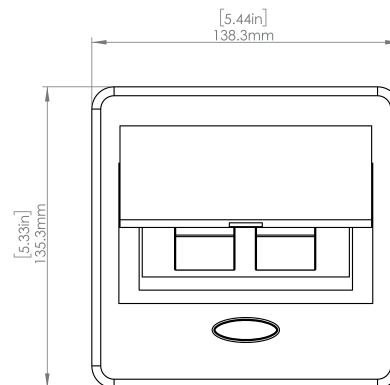

Product Information

Product	PUOU1CBK		
Color	Black		
Dimensions	L	W	D
Inches	5.43	5.31	2.56
Weight	2.45 lb.		
Warranty	1 year		

PUOUICBK
POP-UP POWER CENTER

How to install

Requires a cut out in the work surface in order to sit flush.

Step 1: Mark the area according to the hole cut out size L 5.12in W 4.33in. Make sure the surface is clean and dry.

Step 2: Cut out carefully where marked.

Step 3: Insert the Pop-Up Power Center into the hole including the powercord, until it fits snugly, secure with 4 screws provided.

Hole Size