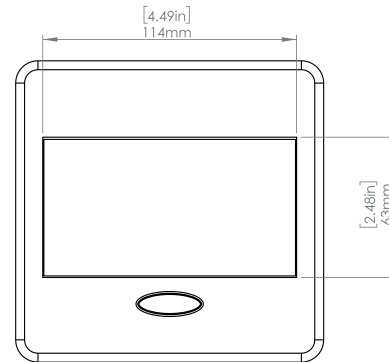

Product Information

Product	PUOU1CBK		
Color	Black		
Dimensions	L	W	D
Inches	5.43	5.31	2.56
Weight	2.45 lb.		
Warranty	1 year		

PUOUICBK
POP-UP POWER CENTER

How to install

Requires a cut out in the work surface in order to sit flush.

Step 1: Mark the area according to the hole cut out size L 5.12in W 4.33in. Make sure the surface is clean and dry.

Step 2: Cut out carefully where marked.

Step 3: Insert the Pop-Up Power Center into the hole including the powercord, until it fits snugly, secure with 4 screws provided.

Hole Size