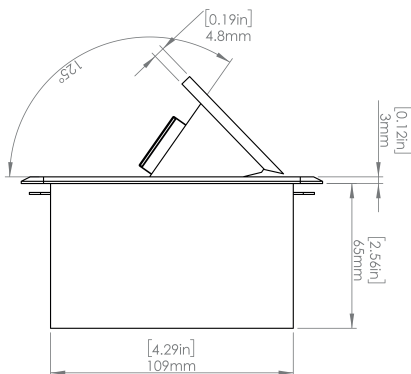

Product Information

Product	PUOU1CBK		
Color	Black		
Dimensions	L	W	D
Inches	5.43	5.31	2.56
Weight	2.45 lb.		
Warranty	1 year		

PUOUICBK
POP-UP POWER CENTER

How to install

Requires a cut out in the work surface in order to sit flush.

Step 1: Mark the area according to the hole cut out size L 5.12in W 4.33in. Make sure the surface is clean and dry.

Step 2: Cut out carefully where marked.

Step 3: Insert the Pop-Up Power Center into the hole including the powercord, until it fits snugly, secure with 4 screws provided.

Hole Size