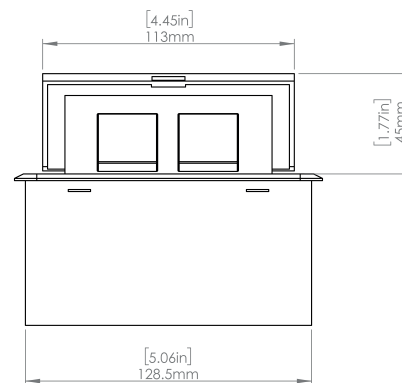

Product Information

Product	PUOU1CBK		
Color	Black		
Dimensions	L	W	D
Inches	5.43	5.31	2.56
Weight	2.45 lb.		
Warranty	1 year		

PUOUICBK
POP-UP POWER CENTER

How to install

Requires a cut out in the work surface in order to sit flush.

Step 1: Mark the area according to the hole cut out size L 5.12in W 4.33in. Make sure the surface is clean and dry.

Step 2: Cut out carefully where marked.

Step 3: Insert the Pop-Up Power Center into the hole including the powercord, until it fits snugly, secure with 4 screws provided.

Hole Size