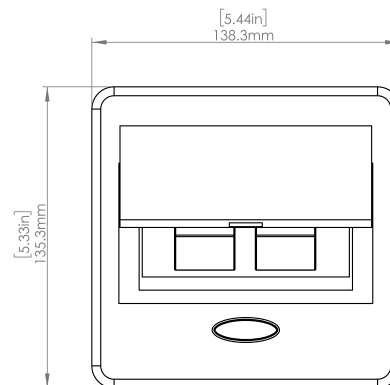

PUOUBK
POP-UP POWER CENTER

How to install

Requires a cut out in the work surface in order to sit flush.

Step 1: Mark the area according to the hole cut out size L 5.12in W 4.33in. Make sure the surface is clean and dry.

Step 2: Cut out carefully where marked.

Step 3: Insert the Pop-Up Power Center into the hole including the powercord, until it fits snugly, secure with 4 screws provided.