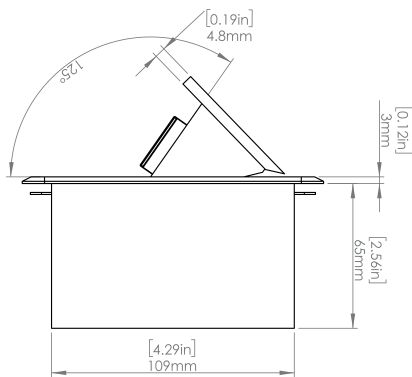

PUOUBK
POP-UP POWER CENTER

How to install

Requires a cut out in the work surface in order to sit flush.

Step 1: Mark the area according to the hole cut out size L 5.12in W 4.33in. Make sure the surface is clean and dry.

Step 2: Cut out carefully where marked.

Step 3: Insert the Pop-Up Power Center into the hole including the powercord, until it fits snugly, secure with 4 screws provided.