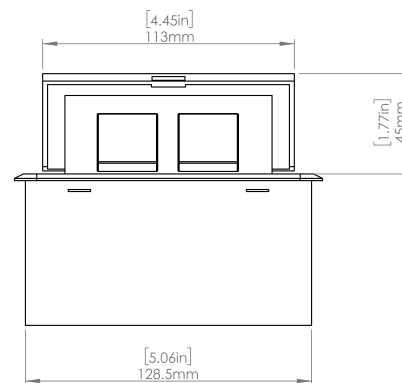

PUOUBK
POP-UP POWER CENTER

How to install

Requires a cut out in the work surface in order to sit flush.

Step 1: Mark the area according to the hole cut out size L 5.12in W 4.33in. Make sure the surface is clean and dry.

Step 2: Cut out carefully where marked.

Step 3: Insert the Pop-Up Power Center into the hole including the powercord, until it fits snugly, secure with 4 screws provided.