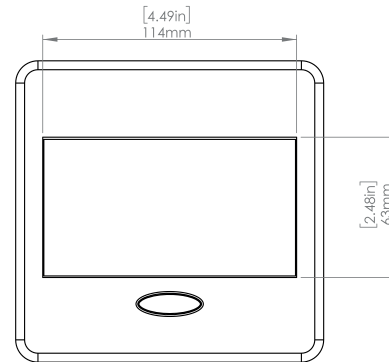

PUOUBK
POP-UP POWER CENTER

How to install

Requires a cut out in the work surface in order to sit flush.

Step 1: Mark the area according to the hole cut out size L 5.12in W 4.33in. Make sure the surface is clean and dry.

Step 2: Cut out carefully where marked.

Step 3: Insert the Pop-Up Power Center into the hole including the powercord, until it fits snugly, secure with 4 screws provided.