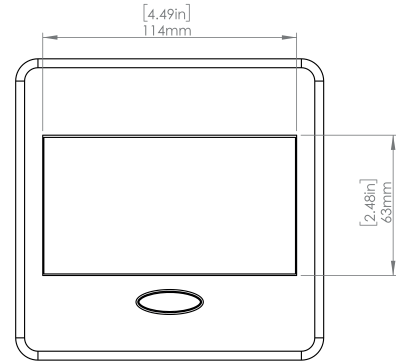

Product Information

Product	PUOUBZ		
Color	Bronze		
Dimensions	L	W	D
Inches	5.43	5.31	2.56
Weight	2.45 lbs.		
Warranty	1 year		

BCP Pop Up Power Centers complement any furniture. Their compact shape is designed to be mounted into all types of applications. When closed they sit flush, creating an attractive and minimal appearance. Simply press the button for quick access to power and data.

PUOUBZ
POP-UP POWER CENTER

How to install

Requires a cut out in the work surface in order to sit flush.

Step 1: Mark the area according to the hole cut out size L 5.12in W 4.33in. Make sure the surface is clean and dry.

Step 2: Cut out carefully where marked.

Step 3: Insert the Pop-Up Power Center into the hole including the powercord, until it fits snugly, secure with 4 screws provided.

Hole Size