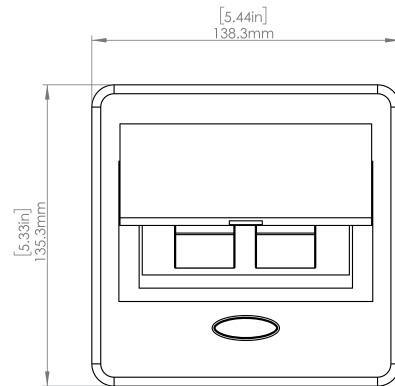

Product Information

Product	PUOUBZ		
Color	Bronze		
Dimensions	L	W	D
Inches	5.43	5.31	2.56
Weight	2.45 lbs.		
Warranty	1 year		

BCP Pop Up Power Centers complement any furniture. Their compact shape is designed to be mounted into all types of applications. When closed they sit flush, creating an attractive and minimal appearance. Simply press the button for quick access to power and data.

PUOUBZ
POP-UP POWER CENTER

How to install

Requires a cut out in the work surface in order to sit flush.

Step 1: Mark the area according to the hole cut out size L 5.12in W 4.33in. Make sure the surface is clean and dry.

Step 2: Cut out carefully where marked.

Step 3: Insert the Pop-Up Power Center into the hole including the powercord, until it fits snugly, secure with 4 screws provided.

Hole Size