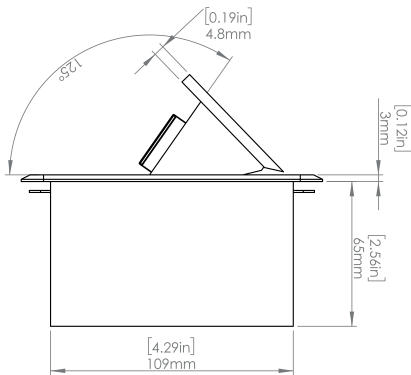

Product Information

Product	PUOUBZ		
Color	Bronze		
Dimensions	L	W	D
Inches	5.43	5.31	2.56
Weight	2.45 lbs.		
Warranty	1 year		

BCP Pop Up Power Centers complement any furniture. Their compact shape is designed to be mounted into all types of applications. When closed they sit flush, creating an attractive and minimal appearance. Simply press the button for quick access to power and data.

PUOUBZ
POP-UP POWER CENTER

How to install

Requires a cut out in the work surface in order to sit flush.

Step 1: Mark the area according to the hole cut out size L 5.12in W 4.33in. Make sure the surface is clean and dry.

Step 2: Cut out carefully where marked.

Step 3: Insert the Pop-Up Power Center into the hole including the powercord, until it fits snugly, secure with 4 screws provided.

Hole Size