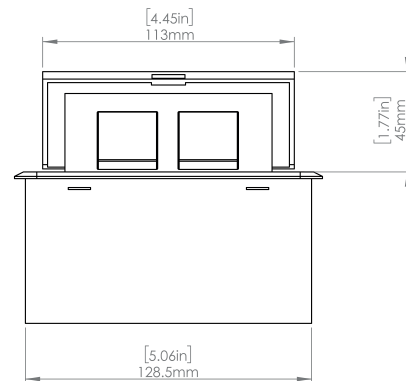

Product Information

Product	PUOUBZ		
Color	Bronze		
Dimensions	L	W	D
Inches	5.43	5.31	2.56
Weight	2.45 lbs.		
Warranty	1 year		

BCP Pop Up Power Centers complement any furniture. Their compact shape is designed to be mounted into all types of applications. When closed they sit flush, creating an attractive and minimal appearance. Simply press the button for quick access to power and data.

PUOUBZ
POP-UP POWER CENTER

How to install

Requires a cut out in the work surface in order to sit flush.

Step 1: Mark the area according to the hole cut out size L 5.12in W 4.33in. Make sure the surface is clean and dry.

Step 2: Cut out carefully where marked.

Step 3: Insert the Pop-Up Power Center into the hole including the powercord, until it fits snugly, secure with 4 screws provided.

Hole Size