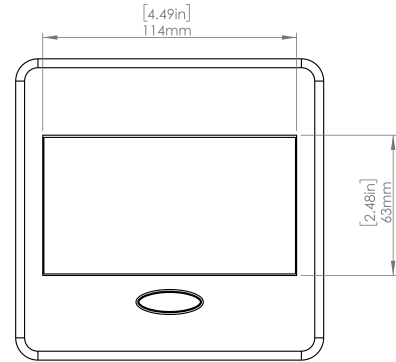

Product Information

Product	PUOUWWH		
Color	White		
Dimensions	L	W	D
Inches	5.43	5.31	2.56
Weight	2.45 lbs.		
Warranty	1 year		

PUOUWWH
POP-UP POWER CENTER

How to install

Requires a cut out in the work surface in order to sit flush.

- Step 1:** Mark the area according to the hole cut out size L 5.12in W 4.33in. Make sure the surface is clean and dry.
- Step 2:** Cut out carefully where marked.
- Step 3:** Insert the Pop-Up Power Center into the hole including the powercord, until it fits snugly, secure with 4 screws provided.

Hole Size