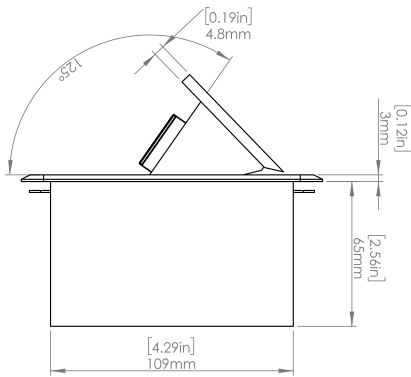

Product Information

Product	PUOUWWH		
Color	White		
Dimensions	L	W	D
Inches	5.43	5.31	2.56
Weight	2.45 lbs.		
Warranty	1 year		

PUOUWWH
POP-UP POWER CENTER

How to install

Requires a cut out in the work surface in order to sit flush.

- Step 1:** Mark the area according to the hole cut out size L 5.12in W 4.33in. Make sure the surface is clean and dry.
- Step 2:** Cut out carefully where marked.
- Step 3:** Insert the Pop-Up Power Center into the hole including the powercord, until it fits snugly, secure with 4 screws provided.

Hole Size