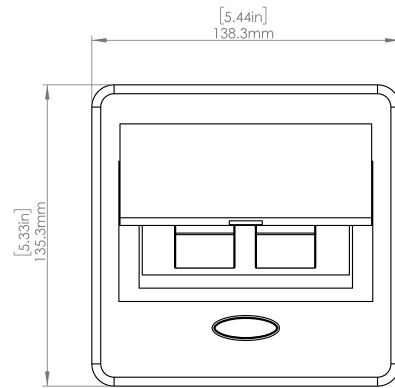

Product Information

Product	PUOUWWH		
Color	White		
Dimensions	L	W	D
Inches	5.43	5.31	2.56
Weight	2.45 lbs.		
Warranty	1 year		

PUOUWWH
POP-UP POWER CENTER

How to install

Requires a cut out in the work surface in order to sit flush.

- Step 1:** Mark the area according to the hole cut out size L 5.12in W 4.33in. Make sure the surface is clean and dry.
- Step 2:** Cut out carefully where marked.
- Step 3:** Insert the Pop-Up Power Center into the hole including the powercord, until it fits snugly, secure with 4 screws provided.

Hole Size