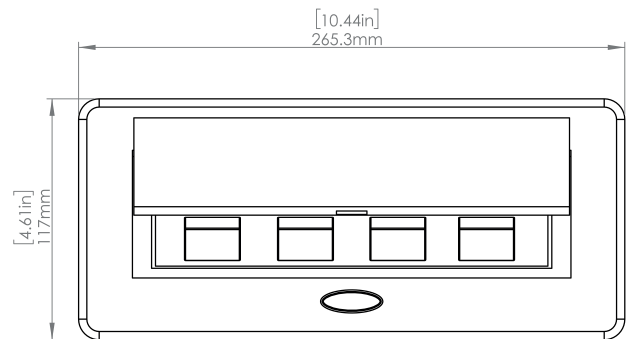

**Product Information**

<b>Product</b>	PU00UCBZ		
<b>Color</b>	Bronze		
<b>Dimensions</b>	L	W	D
<b>Inches</b>	10.47	4.65	2.56
<b>Weight</b>	3.5 lbs.		
<b>Warranty</b>	1 year		

**PU00UCBZ**  
POP-UP POWER CENTER

**How to install**

Requires a cut out in the work surface in order to sit flush.

- Step 1:** Mark the area according to the hole cut out size L 8.86in W 4.33in. Make sure the surface is clean and dry.
- Step 2:** Cut out carefully where marked.
- Step 3:** Insert the Pop-Up Power Center into the hole including the powercord, until it fits snugly, secure with 4 screws provided.

**Hole Size**