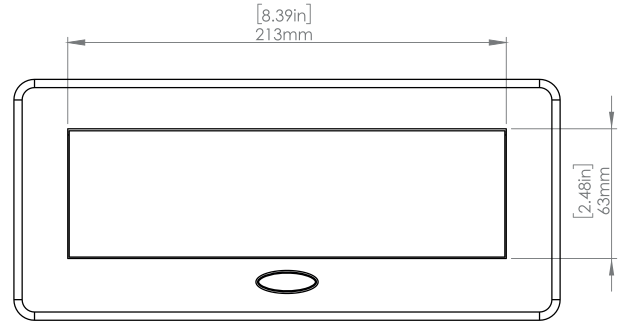

**Product Information**

<b>Product</b>	PU00UCBZ		
<b>Color</b>	Bronze		
<b>Dimensions</b>	L	W	D
<b>Inches</b>	10.47	4.65	2.56
<b>Weight</b>	3.5 lbs.		
<b>Warranty</b>	1 year		

**PU00UCBZ**  
POP-UP POWER CENTER

**How to install**

Requires a cut out in the work surface in order to sit flush.

- Step 1:** Mark the area according to the hole cut out size L 8.86in W 4.33in. Make sure the surface is clean and dry.
- Step 2:** Cut out carefully where marked.
- Step 3:** Insert the Pop-Up Power Center into the hole including the powercord, until it fits snugly, secure with 4 screws provided.

**Hole Size**