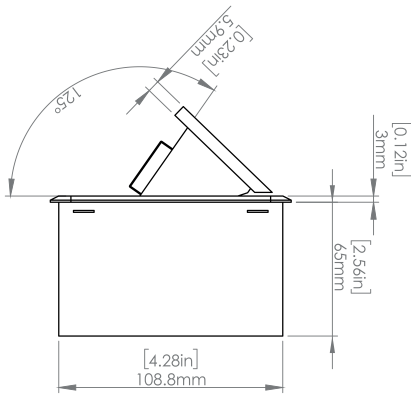

**Product Information**

<b>Product</b>	PU00UCBZ		
<b>Color</b>	Bronze		
<b>Dimensions</b>	L	W	D
<b>Inches</b>	10.47	4.65	2.56
<b>Weight</b>	3.5 lbs.		
<b>Warranty</b>	1 year		

**PU00UCBZ**  
POP-UP POWER CENTER

**How to install**

Requires a cut out in the work surface in order to sit flush.

- Step 1:** Mark the area according to the hole cut out size L 8.86in W 4.33in. Make sure the surface is clean and dry.
- Step 2:** Cut out carefully where marked.
- Step 3:** Insert the Pop-Up Power Center into the hole including the powercord, until it fits snugly, secure with 4 screws provided.

**Hole Size**