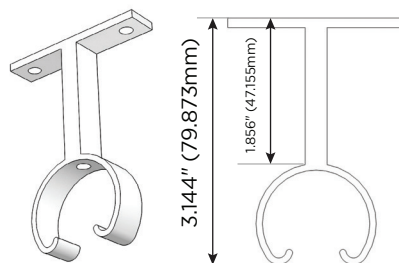

M-CLST

LINEAR LED LIGHTING SOLUTIONS

Distributed by
MORMAX
 Mormax Company, Inc. 914-699-0101
 8 Westchester Plaza sales@mormax.com
 Elmsford, NY 10523 mormax.com

Our M-CLST Fixture is a Round LED Lighted Closet Bar made from extruded Aluminum with a Frosted Polycarbonate Lens. Powered by our M-LIGHT LEDs, with a Plug-in LED Driver. It is available with an Anodized Finish, or can be Powder Coated with any of a number of available colors. It is also available with an IR Sensor to so that the LEDs inside the Closet Bar turn on when the closet door(s) is/are opened. Can be custom made to any length up to 2.0m and is available in a range of finishes.

M-LINEAR FIXTURE
(ETL: 5005200)

M-LINEAR Fixture with Metro M-LIGHT LEDs
(indicated on separate sheet).

WALL MOUNTING BRACKETS

ALUMINUM ENDCAPS

ALUMINUM PROFILE

Can be custom made to any length up to 2.0m. Available in a range of finishes.

SUPPORT BRACKET

Use support if rod is over 3 ft.

ANNODIZED OR POWDER COATED (RAL Color Chart Available upon Request)

M-LINEAR FIXTURE
(ETL: 5005200)