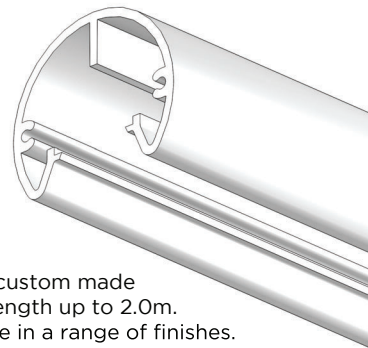

M-CLST-SEN

LINEAR LED LIGHTING SOLUTIONS

Our M-CLST-SEN Fixture is a Round LED Lighted Closet Bar made from extruded Aluminum with a Frosted Polycarbonate Lens. Powered by our M-LIGHT LEDs, with a Plug-in LED Driver. It is available with an Anodized Finish, or can be Powder Coated with any of a number of available colors. It is also available with an IR Sensor so that the LEDs inside the Closet Bar turn on when the closet door(s) is/are opened. Can be custom made to any length up to 2.0m and is available in a range of finishes.

PIR SENSOR

M-LINEAR FIXTURE
(ETL: 5005200)

M-LINEAR Fixture with Metro M-LIGHT LEDs
(indicated on separate sheet).

WALL MOUNTING BRACKETS

ALUMINUM ENDCAPS

ALUMINUM PROFILE

Can be custom made to any length up to 2.0m. Available in a range of finishes.

SUPPORT BRACKET

Use support if rod is over 3 ft.

ANNODIZED OR POWDER COATED (RAL Color Chart Available upon Request)

M-LINEAR FIXTURE
(ETL: 5005200)