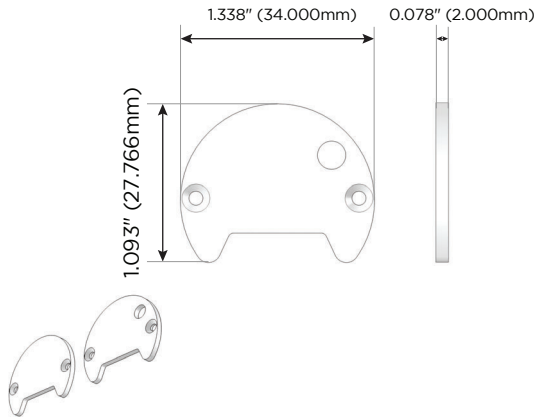

M-CLST-SEN

LINEAR LED LIGHTING SOLUTIONS

Our M-CLST-SEN Fixture is a Round LED Lighted Closet Bar made from extruded Aluminum with a Frosted Polycarbonate Lens. Powered by our M-LIGHT LEDs, with a Plug-in LED Driver. It is available with an Anodized Finish, or can be Powder Coated with any of a number of available colors. It is also available with an IR Sensor so that the LEDs inside the Closet Bar turn on when the closet door(s) is/are opened. Can be custom made to any length up to 2.0m and is available in a range of finishes.

PIR SENSOR

M-LINEAR FIXTURE
(ETL: 5005200)

M-LINEAR Fixture with Metro M-LIGHT LEDs
(indicated on separate sheet).

WALL MOUNTING BRACKETS

ALUMINUM ENDCAPS

ALUMINUM PROFILE

Can be custom made to any length up to 2.0m. Available in a range of finishes.

SUPPORT BRACKET

Use support if rod is over 3 ft.

ANNODIZED OR POWDER COATED (RAL Color Chart Available upon Request)

M-LINEAR FIXTURE
(ETL: 5005200)