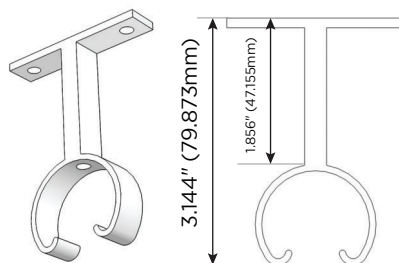

M-CLST-SEN

LINEAR LED LIGHTING SOLUTIONS

Our M-CLST-SEN Fixture is a Round LED Lighted Closet Bar made from extruded Aluminum with a Frosted Polycarbonate Lens. Powered by our M-LIGHT LEDs, with a Plug-in LED Driver. It is available with an Anodized Finish, or can be Powder Coated with any of a number of available colors. It is also available with an IR Sensor so that the LEDs inside the Closet Bar turn on when the closet door(s) is/are opened. Can be custom made to any length up to 2.0m and is available in a range of finishes.

PIR SENSOR

M-LINEAR FIXTURE
(ETL: 5005200)

M-LINEAR Fixture with Metro M-LIGHT LEDs
(indicated on separate sheet).

WALL MOUNTING BRACKETS

ALUMINUM ENDCAPS

ALUMINUM PROFILE

Can be custom made to any length up to 2.0m. Available in a range of finishes.

SUPPORT BRACKET

Use support if rod is over 3 ft.

ANNODIZED OR POWDER COATED (RAL Color Chart Available upon Request)

M-LINEAR FIXTURE
(ETL: 5005200)