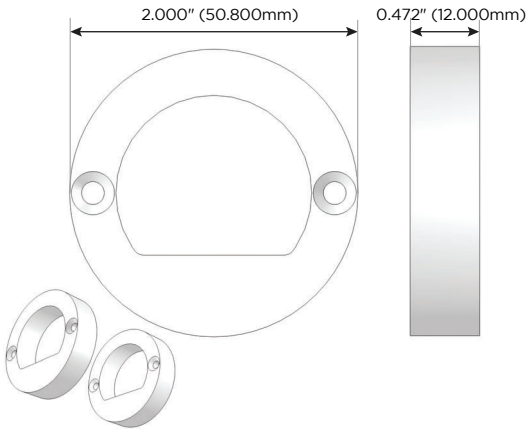

M-CLST-SEN

LINEAR LED LIGHTING SOLUTIONS

Our M-CLST-SEN Fixture is a Round LED Lighted Closet Bar made from extruded Aluminum with a Frosted Polycarbonate Lens. Powered by our M-LIGHT LEDs, with a Plug-in LED Driver. It is available with an Anodized Finish, or can be Powder Coated with any of a number of available colors. It is also available with an IR Sensor so that the LEDs inside the Closet Bar turn on when the closet door(s) is/are opened. Can be custom made to any length up to 2.0m and is available in a range of finishes.

PIR SENSOR

M-LINEAR FIXTURE
(ETL: 5005200)

M-LINEAR Fixture with Metro M-LIGHT LEDs
(indicated on separate sheet).

WALL MOUNTING BRACKETS

ALUMINUM ENDCAPS

ALUMINUM PROFILE

Can be custom made to any length up to 2.0m. Available in a range of finishes.

SUPPORT BRACKET

Use support if rod is over 3 ft.

ANNODIZED OR POWDER COATED (RAL Color Chart Available upon Request)

M-LINEAR FIXTURE
(ETL: 5005200)