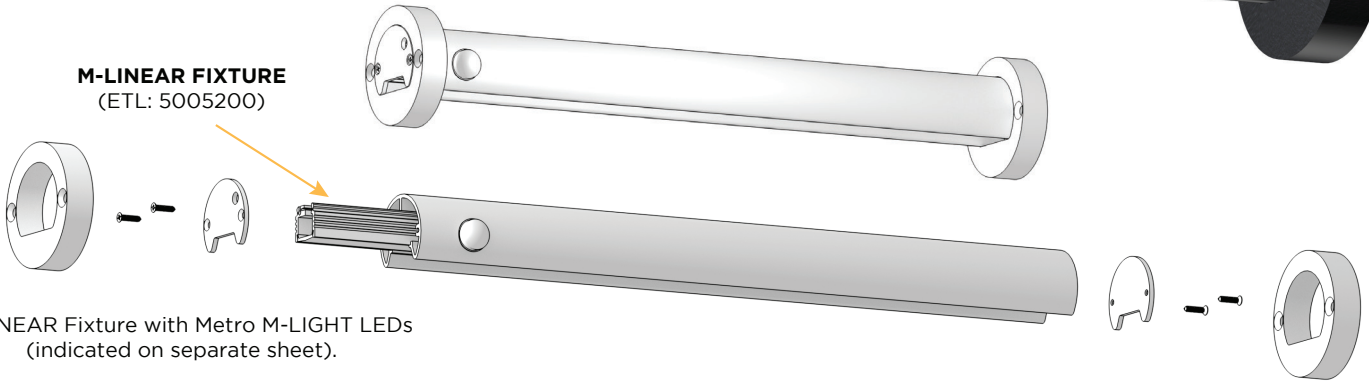

M-CLST-SEN

LINEAR LED LIGHTING SOLUTIONS

Our M-CLST-SEN Fixture is a Round LED Lighted Closet Bar made from extruded Aluminum with a Frosted Polycarbonate Lens. Powered by our M-LIGHT LEDs, with a Plug-in LED Driver. It is available with an Anodized Finish, or can be Powder Coated with any of a number of available colors. It is also available with an IR Sensor so that the LEDs inside the Closet Bar turn on when the closet door(s) is/are opened. Can be custom made to any length up to 2.0m and is available in a range of finishes.

PIR SENSOR

M-LINEAR FIXTURE
(ETL: 5005200)

M-LINEAR Fixture with Metro M-LIGHT LEDs
(indicated on separate sheet).

WALL MOUNTING BRACKETS

ALUMINUM ENDCAPS

ALUMINUM PROFILE

Can be custom made to any length up to 2.0m. Available in a range of finishes.

SUPPORT BRACKET

Use support if rod is over 3 ft.

ANNODIZED OR POWDER COATED (RAL Color Chart Available upon Request)

M-LINEAR FIXTURE
(ETL: 5005200)