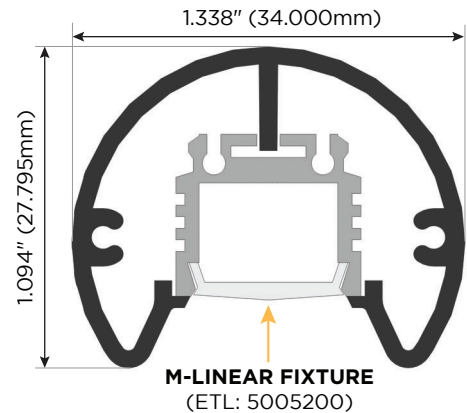

M-CLST-SEN

LINEAR LED LIGHTING SOLUTIONS

Our M-CLST-SEN Fixture is a Round LED Lighted Closet Bar made from extruded Aluminum with a Frosted Polycarbonate Lens. Powered by our M-LIGHT LEDs, with a Plug-in LED Driver. It is available with an Anodized Finish, or can be Powder Coated with any of a number of available colors. It is also available with an IR Sensor so that the LEDs inside the Closet Bar turn on when the closet door(s) is/are opened. Can be custom made to any length up to 2.0m and is available in a range of finishes.

PIR SENSOR

M-LINEAR FIXTURE
(ETL: 5005200)

M-LINEAR Fixture with Metro M-LIGHT LEDs
(indicated on separate sheet).

WALL MOUNTING BRACKETS

ALUMINUM ENDCAPS

ALUMINUM PROFILE

Can be custom made to any length up to 2.0m. Available in a range of finishes.

SUPPORT BRACKET

Use support if rod is over 3 ft.

ANNODIZED OR POWDER COATED (RAL Color Chart Available upon Request)

M-LINEAR FIXTURE
(ETL: 5005200)